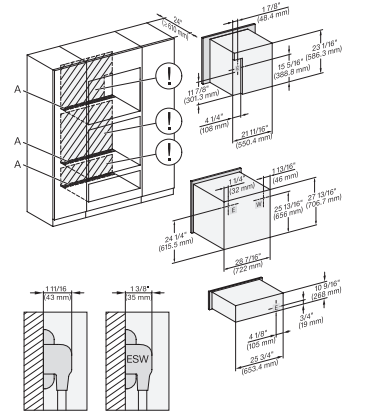

DGC786x+EBA7868, H7x8xBP, ESW7x80, Installation, 30 Zoll, Proud, combi, XXL, 650