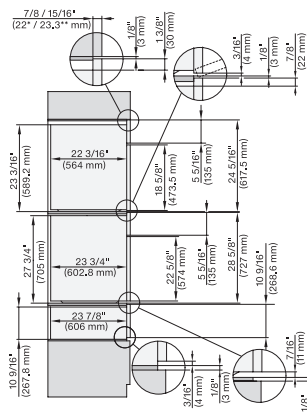

DGC7x8x(X), H2x80BP, H7x8xBP, ESW7x80, side view, 30 Zoll, Flush inset, combi, XXL, 650, ESW30