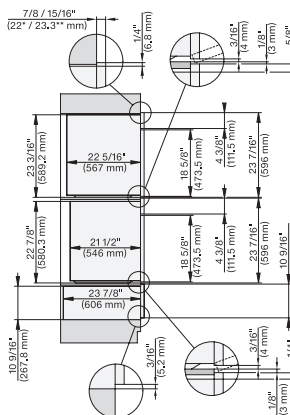

DGC6x6x, H6560B, H6x60BP)+EBA6808, ESW6x80, DGC786x, H7x6xBP)+EBA7868, ESW7x80 Combi, Installation drawing, Proud, NA