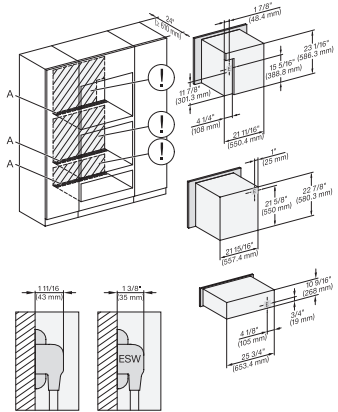

DGC786x+EBA7868, H7x6xBP+EBA7848, ESW7x80, Installation, 30 Zoll, Proud, combi, 650S