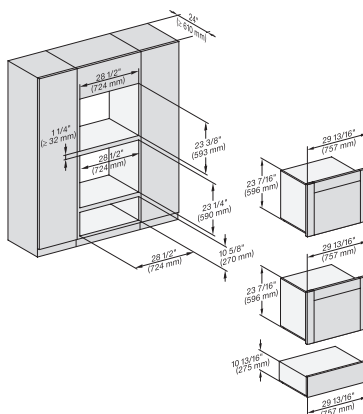

DGC786x+EBA7868, H7x6x+EBA7868, ESW7x80, Einbau, 30 Zoll, Proud, combi, XXL, 650S