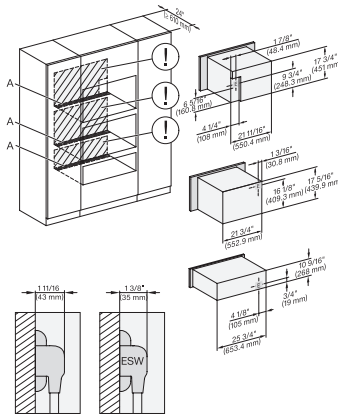

DGC7x4x+EBA7848, H7x40BM+7808, ESW7x80, Installation, 30 Zoll, Proud, combi, XL, 450S