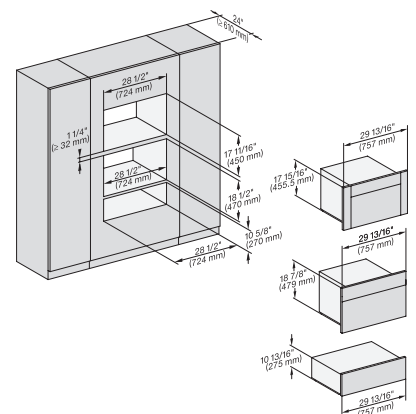

DGC7x4x+EBA7848, H7x70BM(X), ESW7x80, Einbau, 30 Zoll, Proud, combi, wide front, XL