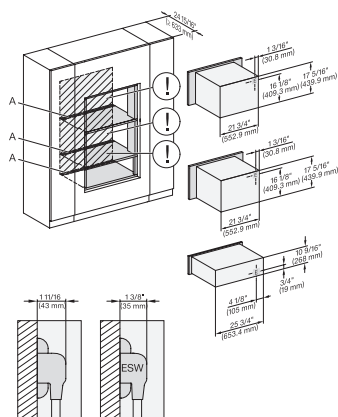

H 6x00 BM + EBA 6808, ESW 6x80, H 7x40BM, EBA 7848, ESW 7x80, Installation drawing, Flush inset, NA