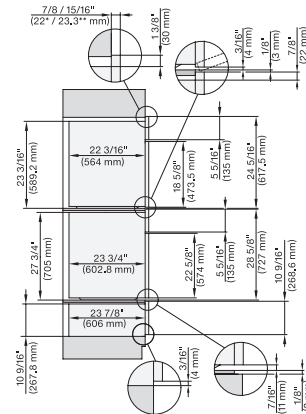

DGC7x8x(X), H2x80BP, H7x8xBP(X), ESW7x80, side view, 30 Zoll, Proud, combi, XXL, 650