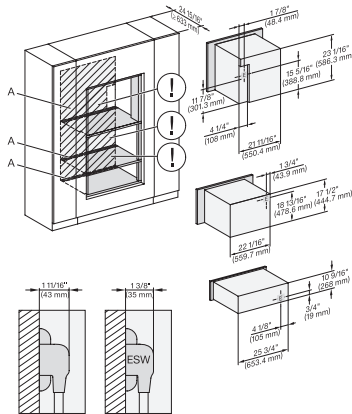

DGC786x+EBA7868, H7x70BM(X), ESW7x80, Installation, 30 Zoll, Flush inset, combi, wide front, XXL