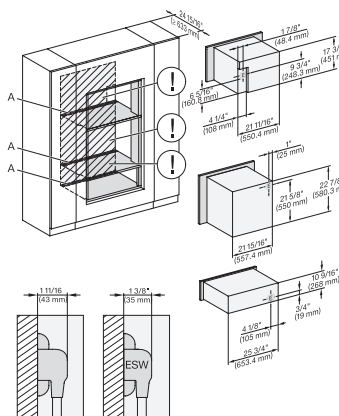

DGC7x4x+EBA7848, H7x6x+EBA7868, ESW7x80, Installation, 30 Zoll, Flush inset, combi, wide front, XL, 650S