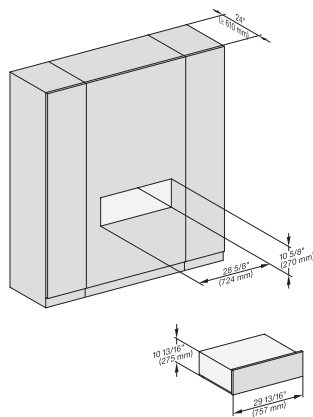

ESW 6x80, ESW 7x80, fitting wide front, installation drawing, Proud, NA