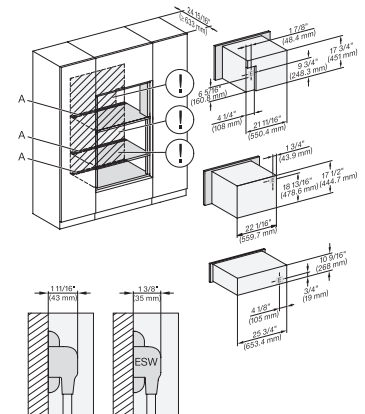

DGC7x4x+EBA7848, H7x70BM(X), ESW7x80, Installation, 30 Zoll, Flush inset, combi, XL