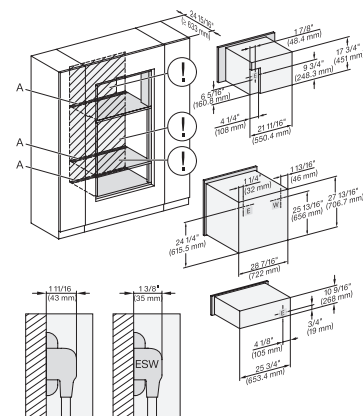

DGC7x4x+EBA7848, H2880BP, H7x8xBP(X), ESW7x80, Installation, 30 Zoll, Flush inset, combi, wide front, XL, 650