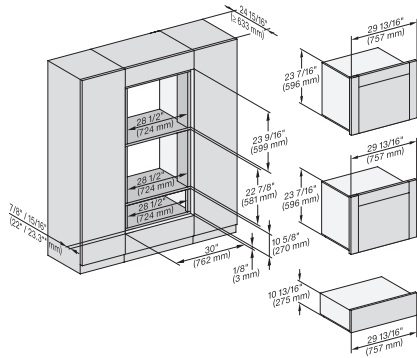

ESW 7680

Calientaplatos sin tirador de 30 pulgadas de anchura y 10 13/16 de altura

Precalear vajilla, mantener alimentos calientes y cocción a baja temperatura.