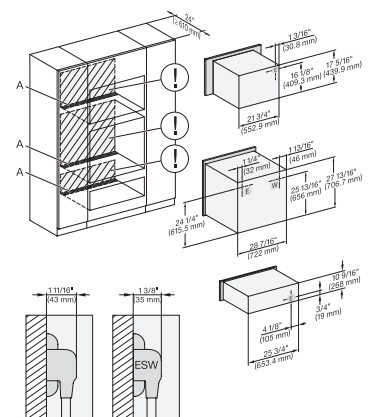

H 6x80 BP, H 6x00 BM + EBA 6808, ESW 6x80, H 6x80-2BP, NA7000 Installation Combi, Installation drawing, Proud, NA