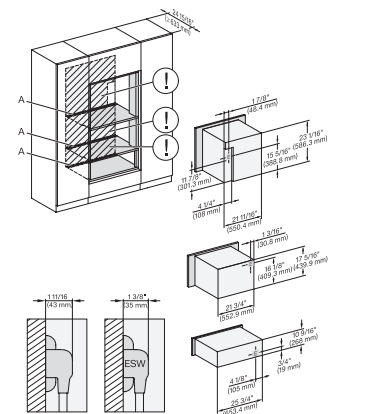

DGC786x+EBA7868, H7x40BM+EBA7848, ESW7x80, Installation, 30 Zoll, Flush inset, combi, XXL, 450S