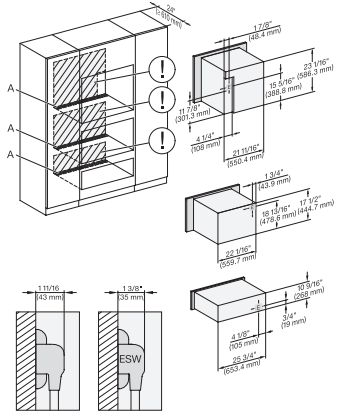

DGC786x+EBA7868, H7x70BM(X), ESW7x80, Installation, 30 Zoll, Proud, combi, XXL