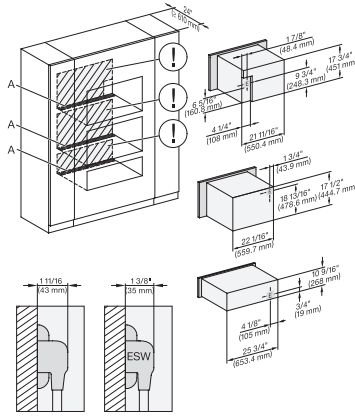

DGC7x4x+EBA7848, H7x70BM(X), ESW7x80, Installation, 30 Zoll, Proud, combi, wide front, XL