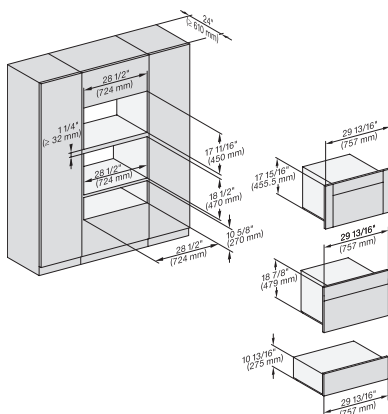

DGC7x4x+EBA7848, H7x70BM, ESW7x80, Einbau, 30 Zoll, Proud, combi, XL