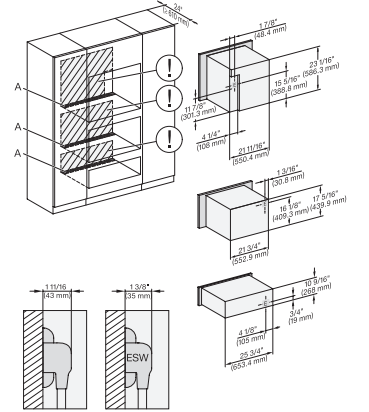

DGC786x+EBA7868, H7x40BM+EBA7848, ESW7x80, Installation, 30 Zoll, Proud, combi, XXL, 450S