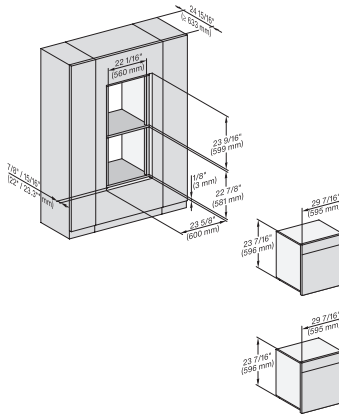

DGC786x, H7x6xBP, Einbau, 30 Zoll, Flush inset, combi, wide front, XXL, 650S