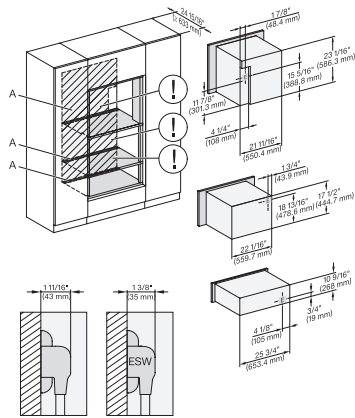

ESW 7680

Calientaplatos sin tirador de 30 pulgadas de anchura y 10 13/16 de altura

Precalear vajilla, mantener alimentos calientes y cocción a baja temperatura.

DGC786x+EBA7868, H7x70BM(X), ESW7x80, Installation, 30 Zoll, Flush inset, combi, XXL