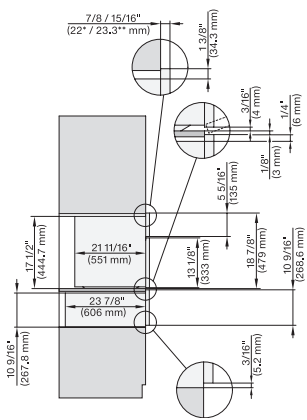

H 6x70 BM, ESW 6x80, H7x70BM(X), ESW7x80, Combi, Installation drawing, Proud, NA