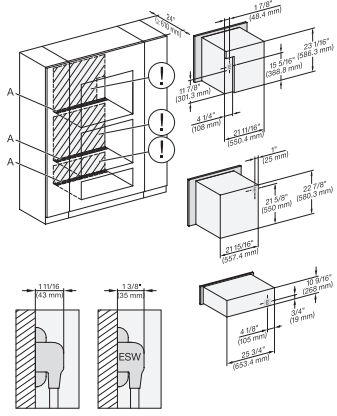

DGC786x+EBA7868, H7x6BP+EBA7848, ESW7x80, Installation, 30 Zoll, Proud, combi, wide front, XXI, 650S