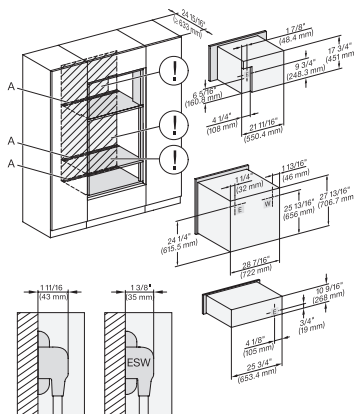

DGC7x4x+EBA7848, H280BP, H7x8xBP(X), ESW7x80, Installation, 30 Zoll, Flush inset, combi, XL, 650