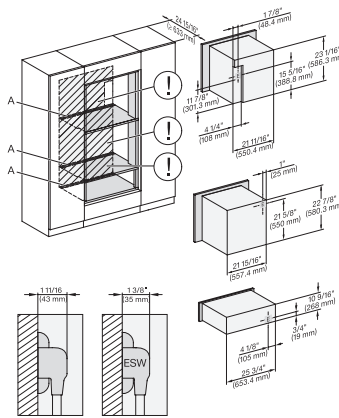

DGC786x+EBA7868, H7x6xBP+EBA7848, ESW7x80, Installation, 30 Zoll, Flush inset, combi, XXL, 650S