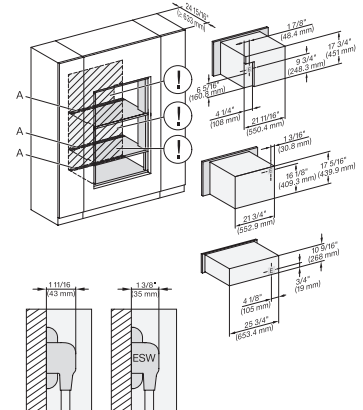

DGC7x4x+EBA7848, H7x40BM+EBA7848, ESW7x80, Installation, 30 Zoll, Flush inset, combi, wide front, XL, 450S