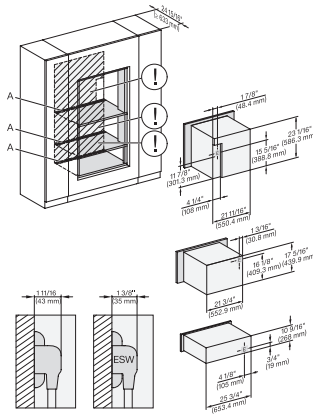

ESW 7680

Calientaplatos sin tirador de 30 pulgadas de anchura y 10 13/16 de altura

Precalear vajilla, mantener alimentos calientes y cocción a baja temperatura.

DGC786x+EBA7868, H7x40BM+EBA7848, ESW7x80, Installation, 30 Zoll, Flush inset, combi, wide front, XXL, 450S