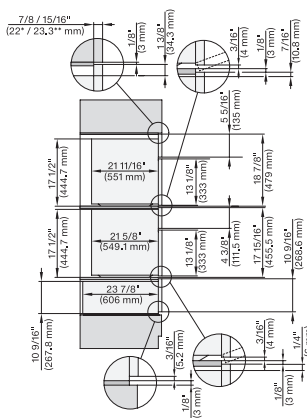

DGC7x8x(X), H2x80BP, H7x8xBP, ESW7x80, side view, 30 Zoll, Flush inset, combi, XXL, 650, ESW30

DGC7x7x(X), H7x70BM(X), H7x40BM+EBA7848, ESW7x80, side view, 30 Zoll, Flush inset, combi, 450S

DGC7x4x+EBA7848, H7x70BM(X), ESW7x80, Einbau, 30 Zoll, Flush inset, combi, XL