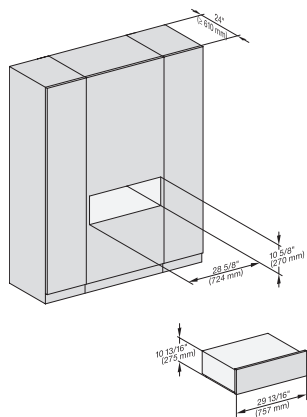

ESW 6x80, ESW 7x70, fitting, installation drawing, Proud, NA