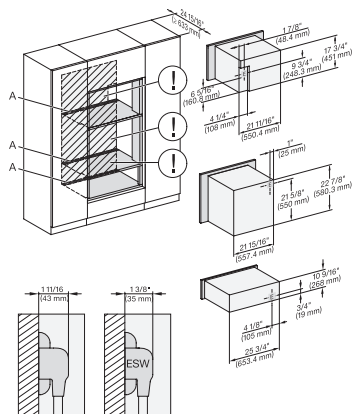

DGC7x4x+EBA7848, H7x6xBP+EBA7848, ESW7x80, Installation, 30 Zoll, Flush inset, combi, XL