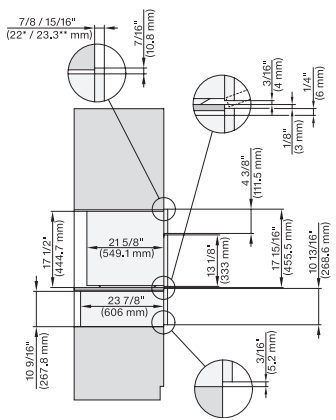

H 6x00 BM + EBA 6808, ESW 6x80, H7x40BM+EBA7848, ESW7x80, Combi, Installation drawing, Proud, NA