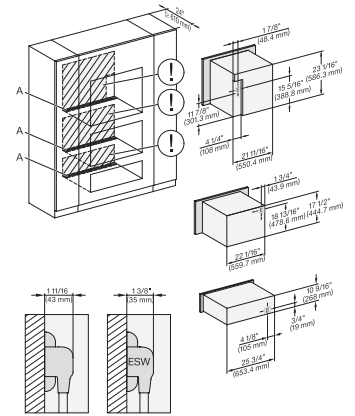

DGC786x+EBA7868, H7x70BM(X), ESW7x80, Installation, 30 Zoll, Proud, combi, wide front, XXL