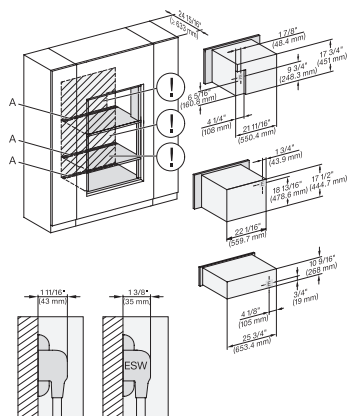

DGC7x4x+EBA7848, H7x70BM, ESW7x80, Installation, 30 Zoll, Flush inset, combi, wide front, XL