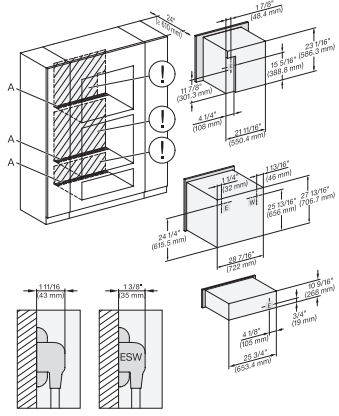

DGC786x+EBA7868, H7x80BP(X), ESW7x80, Installation, 30 Zoll, Proud, combi, wide front, XXI, 650