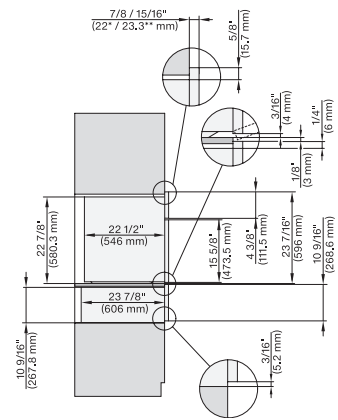

H6560B + EBA6808, H6x60BP + EBA6808, ESW6x80, H7x6xBP+EBA7868, ESW7x10, EVS7010, Combi, Installation drawing, Proud, NA