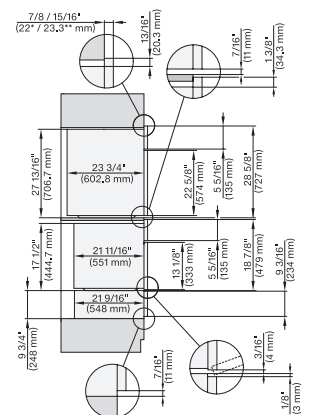

H6x80BP, H6x70BM, ESW6x85, H6x80-2BP, H7x80BP(X), H7x70BM(X), ESW7x70, EVS7670, Combi, Proud, Flush inset, NA