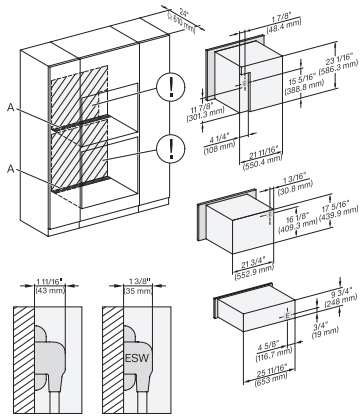

ESW 7670

Calientaplatos sin tirador de 30 pulgadas de anchura y 9 3/16 de altura

Precalear vajilla, mantener alimentos calientes y cocción a baja temperatura.

DGC786x+EBA7868, H7x4BM+ EBA7848, ESW7x70, EVS7670, Installation, 30 Zoll, Proud, combi, XXL, 450S