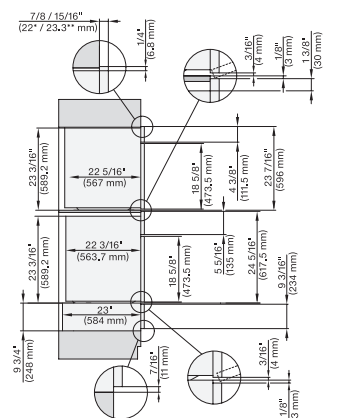

DGC786x+EBA7868, DGC7x8x, ESW7x70, EVS7670, side view, 30 Zoll, Proud, combi, XXL