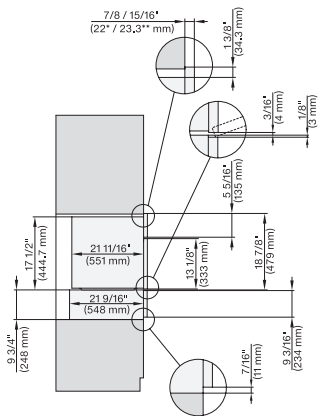

H 6x70 BM, ESW 6x85, H7x70BM(X), ESW7x70, EVS7670, Combi, Installation drawing, Proud, NA