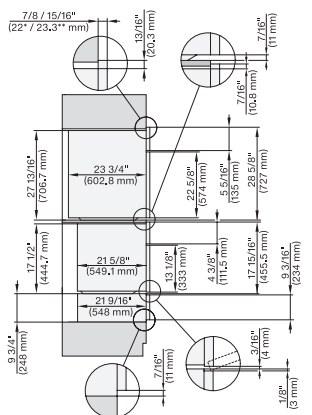

H6x80BP, H6x00BM+EBA6808, ESW6x85, H6x80-2BP, H7xx0BP+EBA 7868, ESW7x70, EVS7670, Combi, Proud, Flush inset, NA