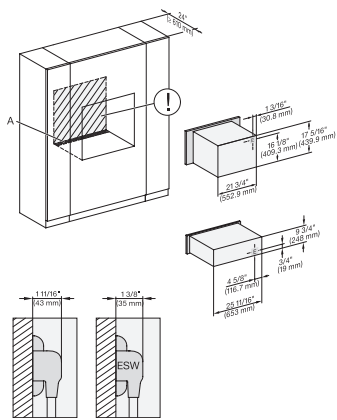

H6x00BM + EBA6808, ESW6x85, H7x40BM+EBA7848, ESW7x70, EVS7670, Installation Combi wide front, Installation drawing