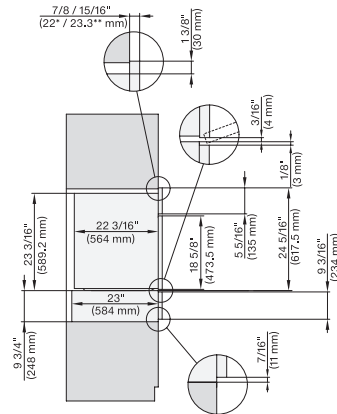

DGC7x8x, ESW7x70, EVS7670, side view, 30 Zoll, Proud, combi, XXL