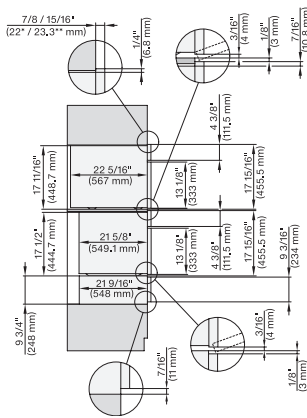

DGC6x00-1+EBA6808,H6x00BM+EBA6808,ESW6x85 ,DGC7x4x+EBA7848,H7x40BM+EBA7848,ESW7x70, Combi,Installation drawing,Proud,NA