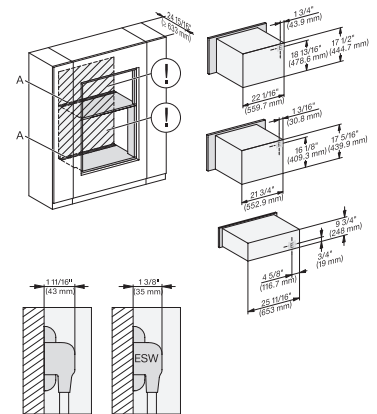

H 6x70BM, H 6x00BM,EBA 6808, ESW 6x85, H 7xxx BM/BMX, EBA 7848, ESW 7x70, EVS 7670 Installation drawing, Flush inset, NA