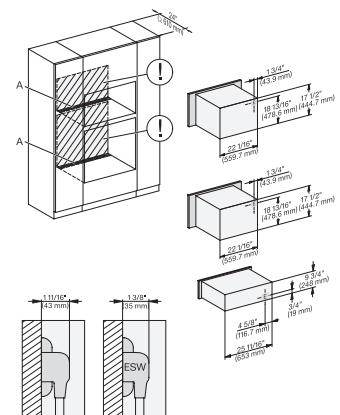

H 6x70 BM, ESW 6x85, H7x70BM, ESW7x70, EVS7670, Installation Combi, Installation drawing, Proud, NA