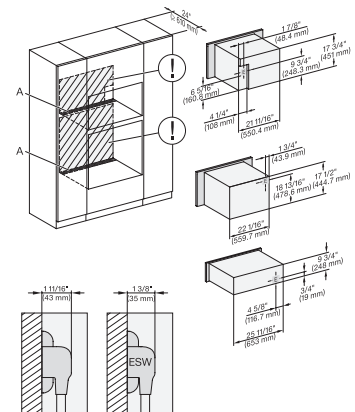

DGC7x4x+EBA7848, H7x70BM(X), ESW7x70, EVS7670, Installation, 30 Zoll, Proud, combi, XL