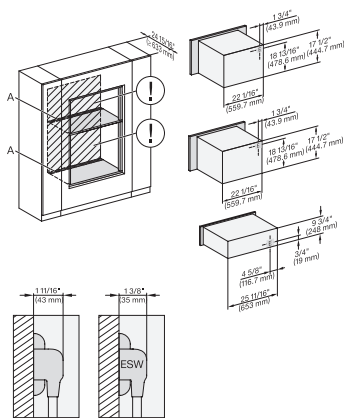

H 6x70 BM, ESW 6x85, H 7x70 BM/BMX, ESW 7x70, EVS 7670, Installation drawing, Flush inset, NA