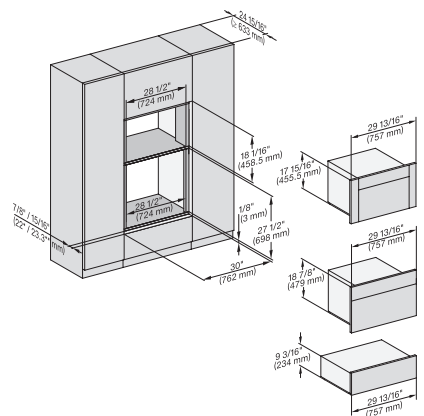

DGC7x4x+EBA7848, H7x70BM(X), ESW7x70, EVS7670, Einbau, 30 Zoll, Flush inset, combi, XL