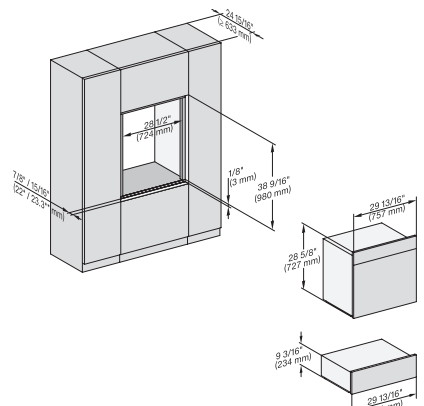

DGC676x+EBA6808, ESW7x70, EVS7670, Einbau, 30 Zoll, Flush inset, combi, XXL