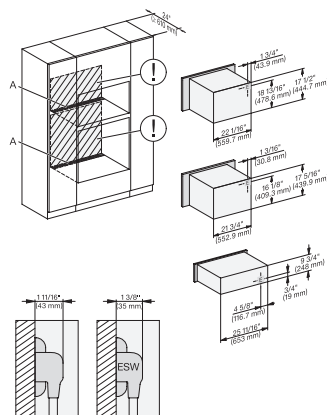

H6x0BM+EBA6808, ESW6x85, H7x0BM(+EBA7848), ESW7x70, EVS7x70, Installation Combi, Installation drawing, Proud, NA