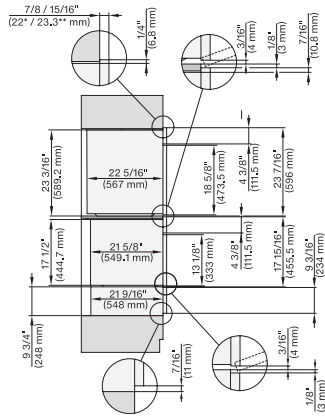

ESW 7670

Calientaplatos sin tirador de 30 pulgadas de anchura y 9 3/16 de altura

Precalear vajilla, mantener alimentos calientes y cocción a baja temperatura.

DGC6x6x, H6x00BM+EBA 6808, ESW 6x85, DGC786x, H7x40BM +EBA78x8, ESW7x70, EVS7670, Combi, Installation drawing, Proud, NA