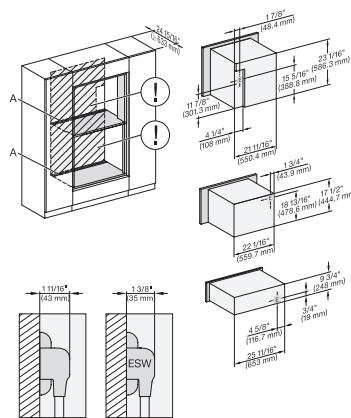

DGC786x+EBA7868, H7x70BM(X), ESW7x70, EVS7670, Installation, 30 Zoll, Flush inset, combi, XXL