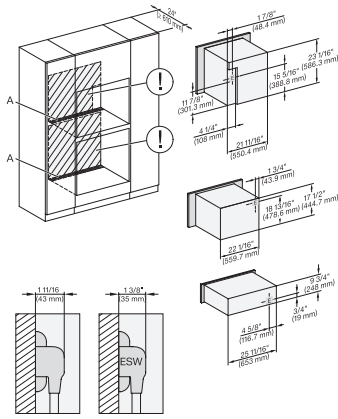

DGC786x+EBA7868, H7x70BM(X), ESW7x70, EVS7670, 30 Zoll, Proud, combi, XXL