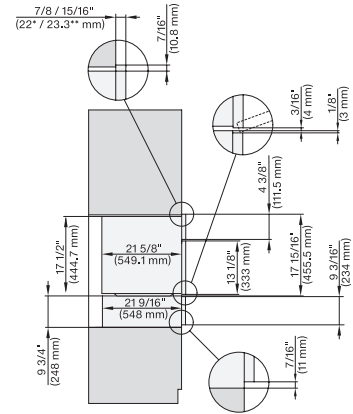

H 6x00 BM + EBA 6808, ESW 6x85, H7x40BM, ESW7x70, EVS7670, Combi, Installation drawing, Proud, NA