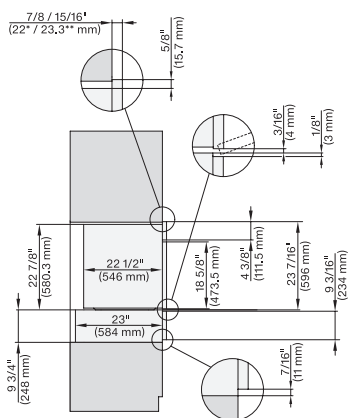

H7x6xBP+EBA7848, ESW7x70, EVS7670, side view, 30 Zoll, Proud, combi, 650S