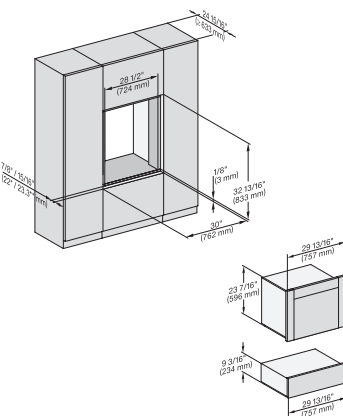

DGC786x+EBA7868, H7x6xBP+EBA7848, ESW7x70, EVS7670, Einbau, 30 Zoll, Flush inset, combi, 650S