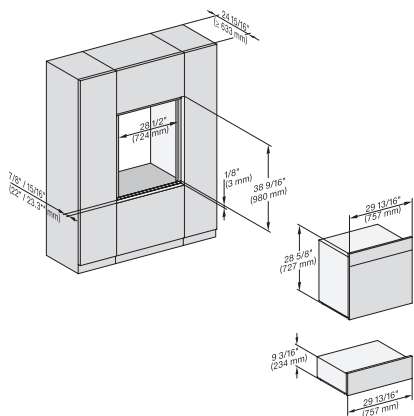

DC7x8x, ESW7x70, EVS7670 Einbau, 30 Zoll, Flush inset, combi, XXL