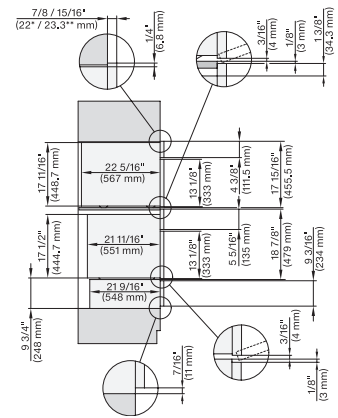

DGC6x00-1+EBA6808, H6x70BM, ESW6x85, DGC7x0+EBA7848, H7x70BM(X), ESW7x70, EVS7670, Combi, Installation drawing, Proud,NA