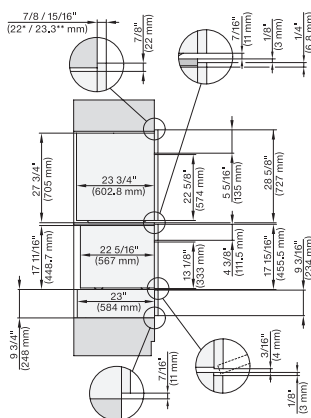

DGC7x4x+EBA7848, H7x80BP, H7x8xBP(X), ESW7x70, EVS7670, side view, 30 Zoll, Proud, combi, XL, 650