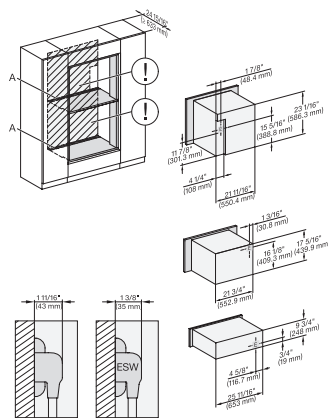

DGC786x+EBA7868, H7x40BM+EBA7848, ESW7x70, EVS7670, Installation, 30 Zoll, Flush inset, combi, XXL, 450S