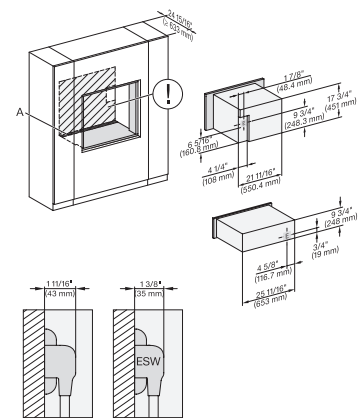

DGC7x4x+EBA7848, ESW7x70, EVS7x70, Installation, 30 Zoll, Flush inset, combi, wide front, XL