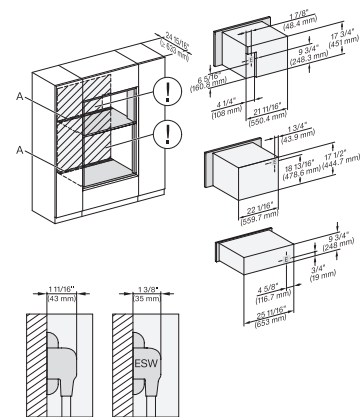

DGC7x4x+EBA7848, H7x70BM+EBA7848, ESW7x70 EVS7670, Installation, 30 Zoll, Flush inset, combi, XL, 450S