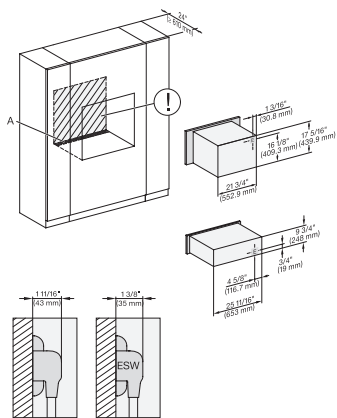

H6x00BM + EBA6808, ESW6x85, H7x40BM+EBA7848, ESW7x70, EVS7670, Installation Combi wide front, Installation drawing