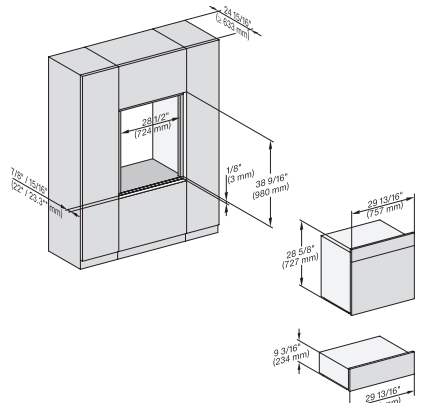

DGC676x+EBA6808, ESW7x70, EVS7670, Einbau, 30 Zoll, Flush inset, combi, XXL