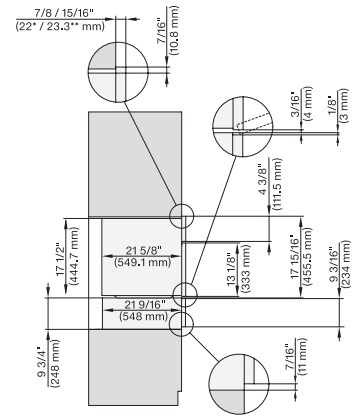

H 6x00 BM + EBA 6808, ESW 6x85, H7x40BM, ESW7x70, EVS7670, Combi, Installation drawing, Proud, NA