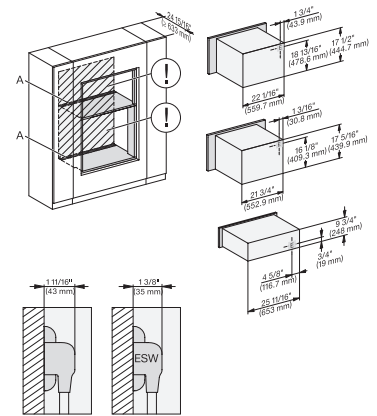

H 6x70BM, H 6x00BM, EBA 6808, ESW 6x85, H 7xxx BM/BMX, EBA 7848, ESW 7x70, EVS 7670 Installation drawing, Flush inset, NA