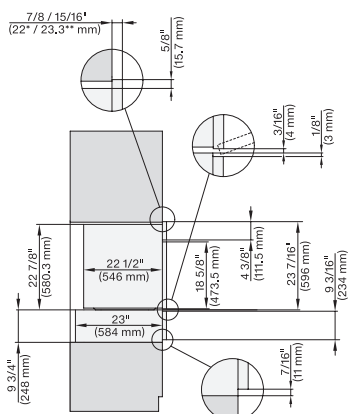

H7x6xBP+EBA7848, ESW7x70, EVS7670, side view, 30 Zoll, Proud, combi, 650 S