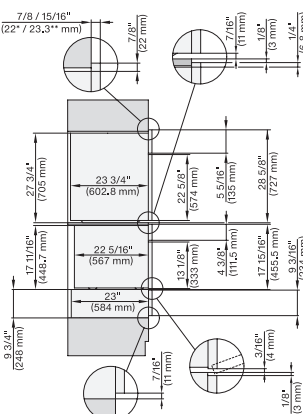

DGC7x4x+EBA7848, H7x80BP, H7x8xBP(X), ESW7x70, EVS7670, side view, 30 Zoll, Proud, combi, XL, 650