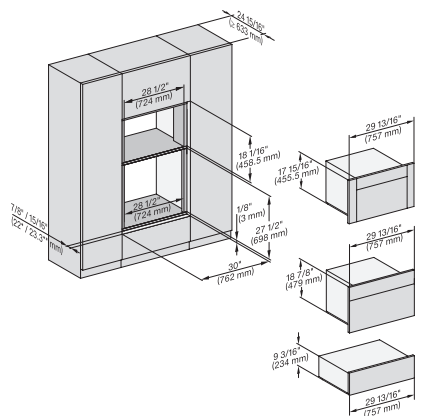

DGC7x4x+EBA7848, H7x70BM(X), ESW7x70, EVS7670, Einbau, 30 Zoll, Flush inset, combi, XL