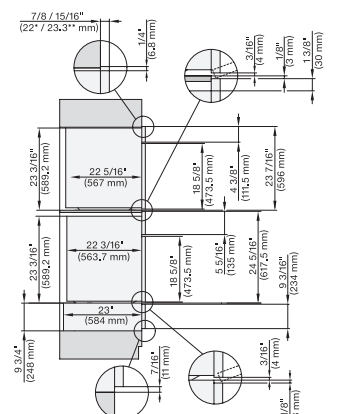

DGC786x+EBA7868, DGC7x8x, ESW7x70, EVS7670, side view, 30 Zoll, Proud, combi, XXL