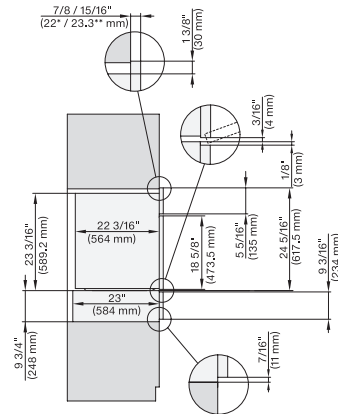

DGC7x8x, ESW7x70, EVS7670, side view, 30 Zoll, Proud, combi, XXL