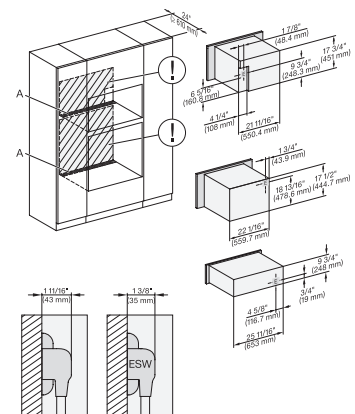

DGC7x4x+EBA7848, H7x70BM(X), ESW7x70, EVS7670, Installation, 30 Zoll, Proud, combi, XL