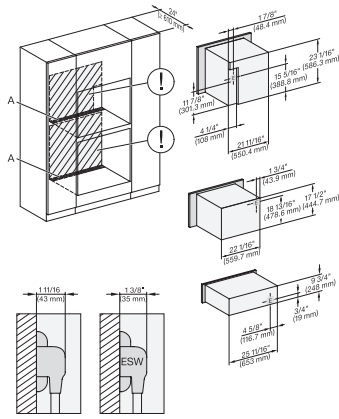

DGC786x+EBA7868, H7x70BM(X), ESW7x70, EVS7670, 30 Zoll, Proud, combi, XXL