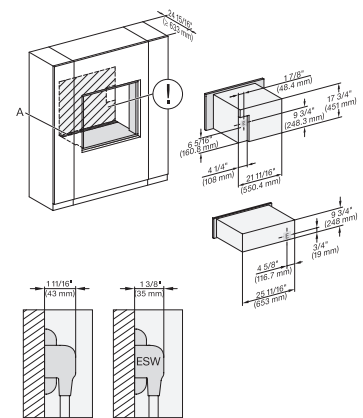

DGC7x4x+EBA7848, ESW7x70, EVS7x70, Installation, 30 Zoll, Flush inset, combi, wide front, XL