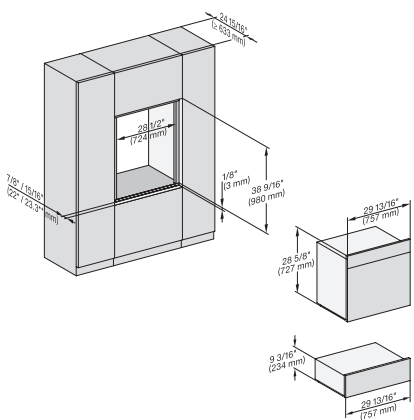

DGC676x+EBA6808, ESW7x70, EVS7670, Einbau, 30 Zoll, Flush inset, combi, XXL