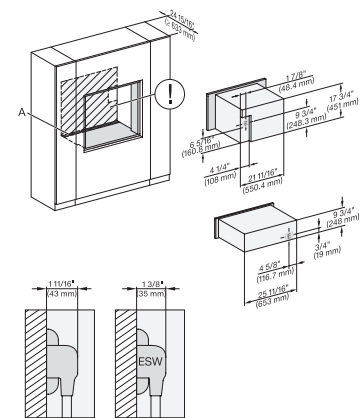

DGC7x4+EBA7848, ESW7x70, EVS7x70, Installation, 30 Zoll, Flush inset, combi, wide front, XL