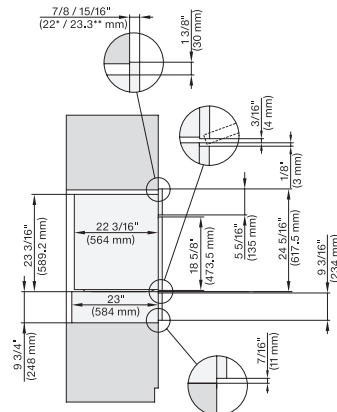

DGC7x8x, ESW7x70, EVS7670, side view, 30 Zoll, Proud, combi, XXL