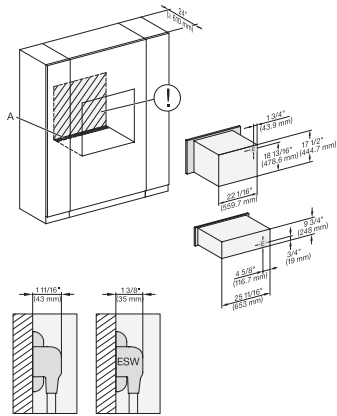

H6x80(-2)BP, H6x70BM, ESW6x85, H2x80BP,
H7x80BP, ESW7x70, EVS7670, Installation Combi side
by side, Installation drawing

H 6x80 BP, H 6x70 BM, ESW 6x85, H 6x80-2BP,
NA7000, Installation Combi side by side without wall,
drawing, Proud, NA

H6x00BM + EBA6808, ESW6x85,
H7x40BM+EBA7848, ESW7x70, EVS7670, Installation
Combi wide front, Installation drawing

ESW 7570

Calientaplatos sin tirador de 30 pulgadas de anchura y 9 3/16 de altura

Precalear vajilla, mantener alimentos calientes y cocción a baja temperatura.