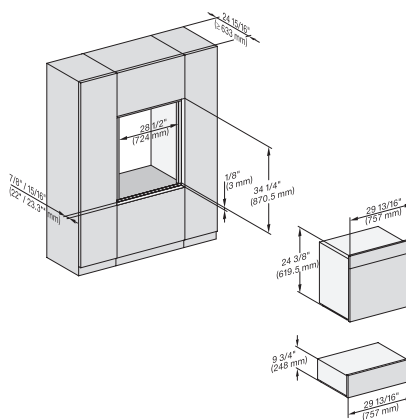

DC7x8x, ESW7x70, EVS7670 Einbau, 30 Zoll, Flush inset, combi, XXL,