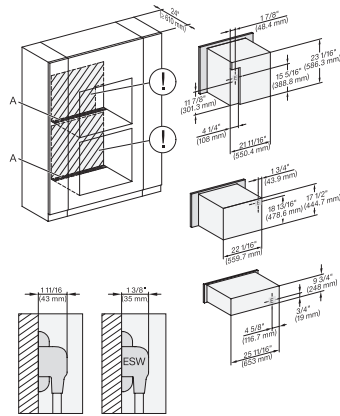

DGC786x+EBA7868, H7x70BM(X), ESW7x70, EVS7670, Installation, 30 Zoll, Flush inset, combi, wide front, XXL