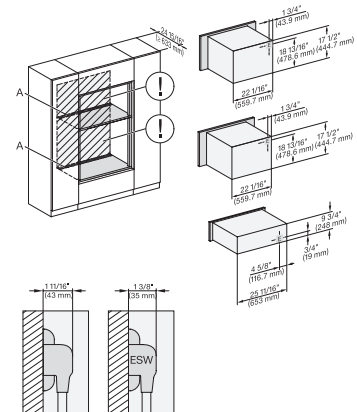

H 6x70 BM, ESW 6x85, H7x70 BM/BMX, ESW 7x70, EVS 7670 Installation drawing, Flush inset, NA