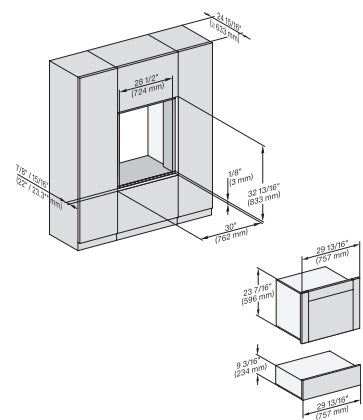

H6x80 BP, H6x70BM, ESW6x85, H6x80-2BP, NA7000, Installation Combi w. front side by side without wall, drawing, Proud, NA

DGC7x8x, ESW7x70, EVS7670, side view, 30 Zoll, Flush inset, combi, XXL

H7x6xBP+EBA7848, ESW7570, EVS7670, side view, 30 Zoll, Flush inset, combi, 650S, ESW

DGC786x+EBA7868, DGC7x8x, ESW7x70, EVS7670, side view, 30 Zoll, Flush inset, combi, XXL

DGC676x+EBA6808, ESW7x70, EVS7670, Einbau, 30 Zoll, Flush inset, combi, XXL

DC7x8x, ESW7x70, EVS7670 Einbau, 30 Zoll, Flush inset, combi, XXL,