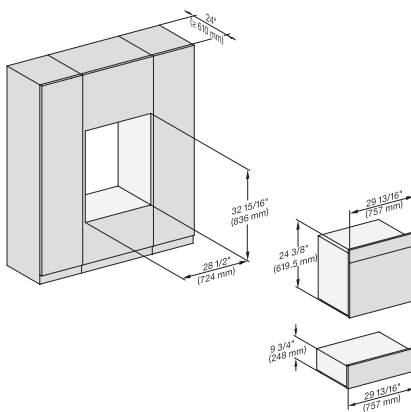

DGC7x8x, ESW7x70, EVS7670, Einbau, 30 Zoll, Proud, combi, XXL