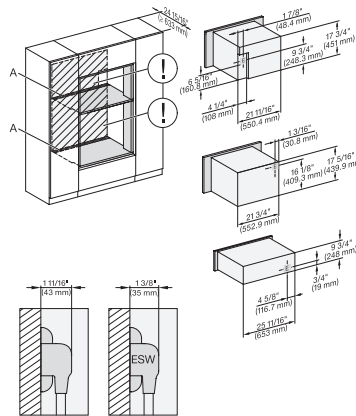

DGC7x4+EBA7848, H7x40BM+EBA7848, ESW7x70, EVS7670, Installation, 30 Zoll, Flush inset, combi, XL, 450S