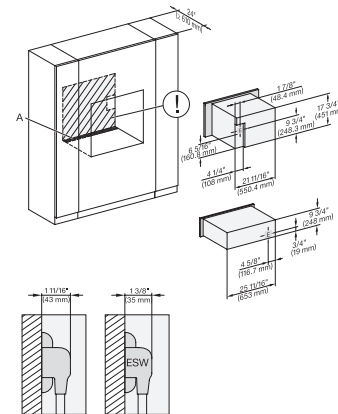

DGC7x4x+EBA7848, ESW7x70, EVS7670, Installation, 30 Zoll, Proud, combi, wide front, XL