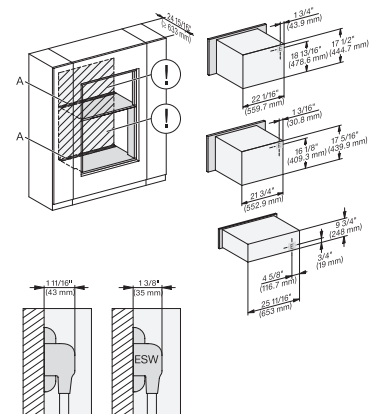

H 6x70BM, H 6x00BM, EBA 6808, ESW 6x85, H 7xxx BM/BMX, EBA 7848, ESW 7x70, EVS 7670 Installation drawing, Flush inset, NA