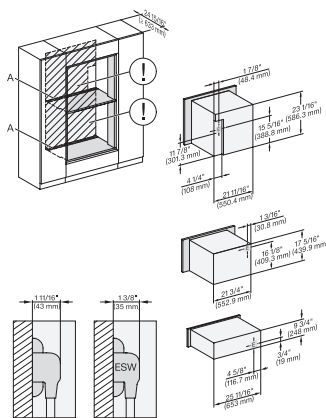

DGC786x+EBA7868, H7x40BM+EBA7848, ESW7x70, EVS7670, Installation, 30 Zoll, Flush inset, combi, XXL, 450S