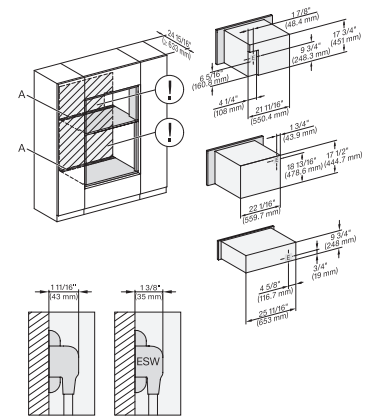

DGC7x4+EBA7848, H7x70BM+EBA7848, ESW7x70, EVS7670, Installation, 30 Zoll, Flush inset, combi, XL, 450S