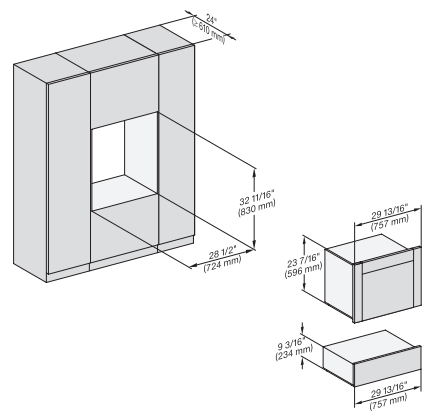

DGC786x+EBA7868, H7x6xBP+EBA7848, ESW7x70, EVS7670, Einbau 30 Zoll, Proud, combi, 650S