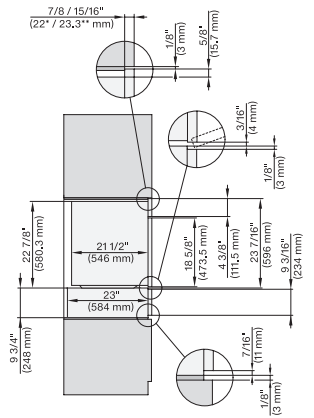

H6x80BP, H6x00BM + EBA6808, ESW6x85, H6x80-2BP, NA7000, Installation Combi wide front, Installation drawing, Proud, NA

ESW 7570

Calientaplatos sin tirador de 30 pulgadas de anchura y 9 3/16 de altura

Precalear vajilla, mantener alimentos calientes y cocción a baja temperatura.

H 6x80 BP, H 6x70 BM, ESW 6x85, H 6x80-2BP, NA7000, Installation Combi wide front, Installation drawing, Proud, NA

H6x80(2)BP, H6x70BM, ESW6x85, H2x80BP, H7x80BP, Installation Combi wide front side by side, Installation drawing, Proud

H6x80 BP, H6x70BM, ESW6x85, H6x80-2BP, NA7000, Installation Combi w. front side by side without wall, drawing, Proud, NA

DGC7x8x, ESW7x70, EVS7670, side view, 30 Zoll, Flush inset, combi, XXL

H7x6xBP+EBA7848, ESW7570, EVS7670, side view, 30 Zoll, Flush inset, combi, 650S, ESW