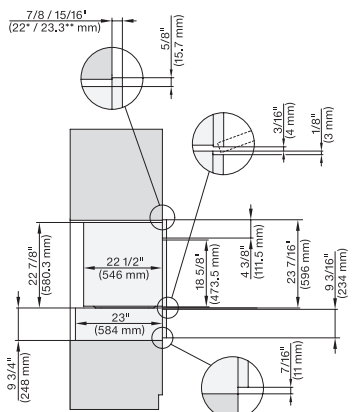

H7x6xBP+EBA7848, ESW7x70, EVS7670, side view, 30 Zoll, Proud, combi, 650S