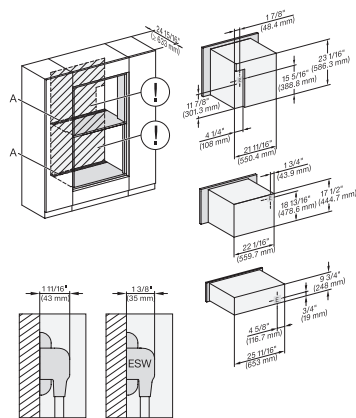

DGC786x+EBA7868, H7x70BM(X), ESW7x70, EVS7670, Installation, 30 Zoll, Flush inset, combi, XL