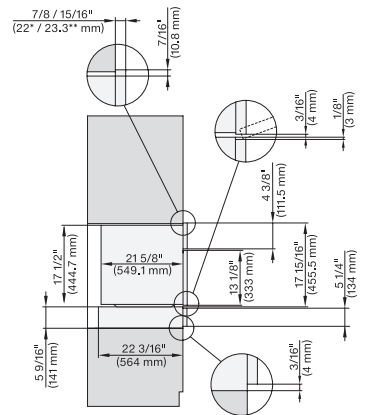

H7x40BM+EBA7848, ESW7x10, EVS7010, side view, 30 Zoll, Flush inset, combi, 450S, ESW

H7x6xBP+EBA7848, ESW7x10, EVS7010, side view, 30 Zoll, Flush inset, combi, 650S, ESW

DGC7x40, DGC7485, H7x40BM, ESW7x10, EVS7010, Einbau 30 Zoll, Flush inset, combi, 450S

H7x6xBP+EBA7848, ESW7x10, EVS7010, Einbau, 30 Zoll, Flush inset, combi, 650S, ESW

DGC7xxx, H7x40BM, ESW7x10, EVS7010, Einbau, 30 Zoll, Flush inset, combi, wide front, 450S

H7x6x+EBA7868, ESW7x10, EVS7010, Einbau, 30 Zoll, Flush inset, wide front, 650S

DGC7x40, ESW7x10, EVS7010, side view, 30 Zoll, Proud, combi, XL

H7x40BM+EBA7848, ESW7x10, EVS7010, side view, 30 Zoll, Proud, combi, 450S

## ESW 7010 AM

Calientaplatos sin tirador de 24 pulgadas de anchura y 5 5/8 de altura

Precalear vajilla, mantener alimentos calientes y cocción a baja temperatura.

H7x6xBP+EBA7848, ESW7x10, EVS7010, side view, 30 Zoll, Proud, combi, 650S