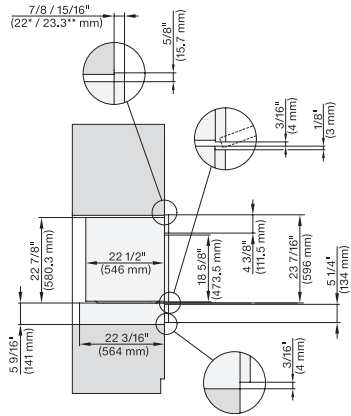

H7x40BM+EBA7848, ESW7x10, EVS7010, side view, 30 Zoll, Flush inset, combi, 450S, ESW

H7x6xBP+EBA7848, ESW7x10, EVS7010, side view, 30 Zoll, Flush inset, combi, 650S, ESW

DGC7x40, DGC7485, H7x40BM, ESW7x10, EVS7010, Einbau 30 Zoll, Flush inset, combi, 450S

H7x6xBP+EBA7848, ESW7x10, EVS7010, Einbau, 30 Zoll, Flush inset, combi, 650S, ESW

DGC7xxx, H7x40BM, ESW7x10, EVS7010, Einbau, 30 Zoll, Flush inset, combi, wide front, 450S

H7x6x+EBA7868, ESW7x10, EVS7010, Einbau, 30 Zoll, Flush inset, wide front, 650S

DGC7x40, ESW7x10, EVS7010, side view, 30 Zoll, Proud, combi, XL

H7x40BM+EBA7848, ESW7x10, EVS7010, side view, 30 Zoll, Proud, combi, 450S

## ESW 7010 AM

Calientaplatos sin tirador de 24 pulgadas de anchura y 5 5/8 de altura

Precalear vajilla, mantener alimentos calientes y cocción a baja temperatura.

H7x6xBP+EBA7848, ESW7x10, EVS7010, side view, 30 Zoll, Proud, combi, 650S