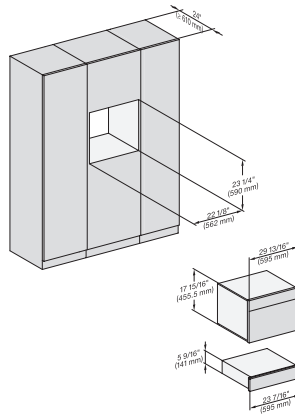

H7x40BM+EBA7848, ESW7x10, EVS7010, side view, 30 Zoll, Flush inset, combi, 450S, ESW

H7x6xBP+EBA7848, ESW7x10, EVS7010, side view, 30 Zoll, Flush inset, combi, 650S, ESW

DGC7x40, DGC7485, H7x40BM, ESW7x10, EVS7010, Einbau 30 Zoll, Flush inset, combi, 450S

H7x6xBP+EBA7848, ESW7x10, EVS7010, Einbau, 30 Zoll, Flush inset, combi, 650S, ESW

DGC7xxx, H7x40BM, ESW7x10, EVS7010, Einbau, 30 Zoll, Flush inset, combi, wide front, 450S

H7x6x+EBA7868, ESW7x10, EVS7010, Einbau, 30 Zoll, Flush inset, wide front, 650S

DGC7x40, ESW7x10, EVS7010, side view, 30 Zoll, Proud, combi, XL

H7x40BM+EBA7848, ESW7x10, EVS7010, side view, 30 Zoll, Proud, combi, 450S

## ESW 7010 AM

Calientaplatos sin tirador de 24 pulgadas de anchura y 5 5/8 de altura

Precalear vajilla, mantener alimentos calientes y cocción a baja temperatura.

H7x6xBP+EBA7848, ESW7x10, EVS7010, side view, 30 Zoll, Proud, combi, 650S