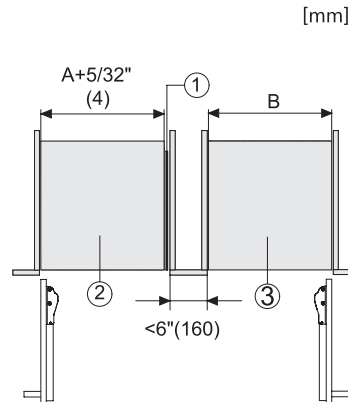

KWT 2612 Vi

Acondicionador de vino MasterCool para diseño y tecnología superior en formato grande.

Opening angle 90°/115°, right side stop, MasterCool (Sketch) with footnote

Side-by-side, MasterCool, without partition wall, with heating mat (Sketch) (with footnote)

KWT2611Vi, KWT2671ViS, KWT2601Vi, KWT2661ViS, installation, MasterCool, installation drawings

Sideview, MasterCool, Sketch

Side-by-Side, MasterCool, footnote, installation drawings

KFP2455ed/cs, KFP2454ed/cs, front panel, front dimensions, MasterCool, installation drawings