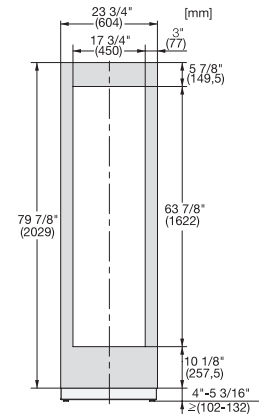

KWT 2612 Vi

Acondicionador de vino MasterCool para diseño y tecnología superior en formato grande.

Opening angle 90°/115°, right side stop, MasterCool (Sketch) with footnote

Side-by-side, MasterCool, without partition wall, with heating mat (Sketch) (with footnote)

KWT2611Vi, KWT2671ViS, KWT2601Vi, KWT2661ViS, installation, MasterCool, installation drawings

Sideview, MasterCool, Sketch

Side-by-Side, MasterCool, footnote, installation drawings

KFP2455ed/cs, KFP2454ed/cs, front panel, front dimensions, MasterCool, installation drawings