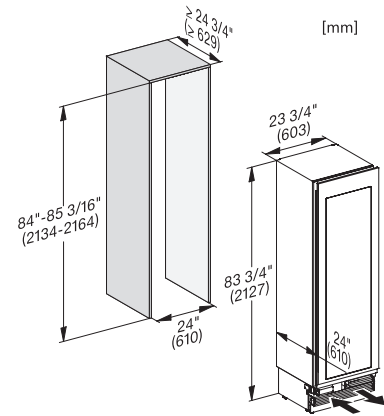

KWT 2612 Vi

Acondicionador de vino MasterCool para diseño y tecnología superior en formato grande.

Opening angle 90°/115°, right side stop, MasterCool (Sketch) with footnote

Side-by-side, MasterCool, without partition wall, with heating mat (Sketch) (with footnote)

KWT2611Vi, KWT2671ViS, KWT2601Vi, KWT2661ViS, installation, MasterCool, installation drawings

Sideview, MasterCool, Sketch

Side-by-Side, MasterCool, footnote, installation drawings

KFP2455ed/cs, KFP2454ed/cs, front panel, front dimensions, MasterCool, installation drawings