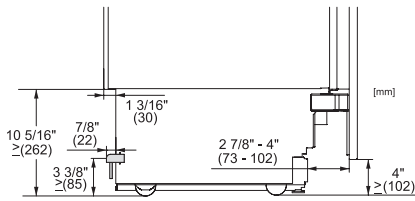

KWT 2612 Vi

Acondicionador de vino MasterCool para diseño y tecnología superior en formato grande.

Opening angle 90°/115°, right side stop, MasterCool (Sketch) with footnote

Side-by-side, MasterCool, without partition wall, with heating mat (Sketch) (with footnote)

KWT2611Vi, KWT2671ViS, KWT2601Vi, KWT2661ViS, installation, MasterCool, installation drawings

Sideview, MasterCool, Sketch

Side-by-Side, MasterCool, footnote, installation drawings

KFP2455ed/cs, KFP2454ed/cs, front panel, front dimensions, MasterCool, installation drawings