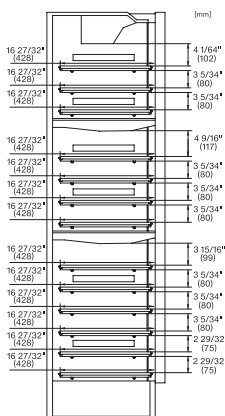

KWT2602Vi/SF, KWT2612Vi/SF, KWT2601Vi/SF, KWT2611Vi/SF, inner space, MasterCool, installation drawings