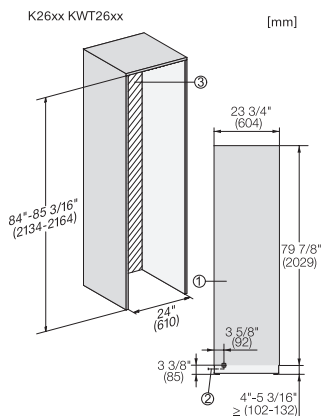

KWT 2612 Vi

Acondicionador de vino MasterCool para diseño y tecnología superior en formato grande.

Opening angle 90°/115°, right side stop, MasterCool (Sketch) with footnote

Side-by-side, MasterCool, without partition wall, with heating mat (Sketch) (with footnote)

KWT2611Vi, KWT2671ViS, KWT2601Vi, KWT2661ViS, installation, MasterCool, installation drawings

Sideview, MasterCool, Sketch

Side-by-Side, MasterCool, footnote, installation drawings

KFP2455ed/cs, KFP2454ed/cs, front panel, front dimensions, MasterCool, installation drawings