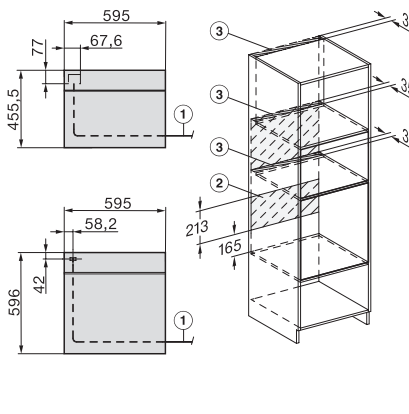

H 7860 BPX

Horno sin tirador

Diseño fácilmente combinable, con sonda térmica y BrillantLight.

installation H7000 XL, installation drawing

side view H7000 XL, installation drawings

built-in H7000 XL, installation drawing

H226x-1B/BP/E/EP/I/IP, H2x6xB/BP, H7x6xB/BP/BPX, installation drawings

H226x-1B/BP/E/EP/I/IP, H2760B/BP, H28x0B/BP, H7x40BM/BMX, H7x6xB/BP/BPX, installation drawings

side view H7000 XL build-under, installation drawing

H2xxx-1 B/BP/E/I/IP, H7xxx B/BP/BM/BMX, installation drawings

H2xxx-1 B/BP/E/I/IP, H7xxx B/BP/BM/BMX, installation drawings