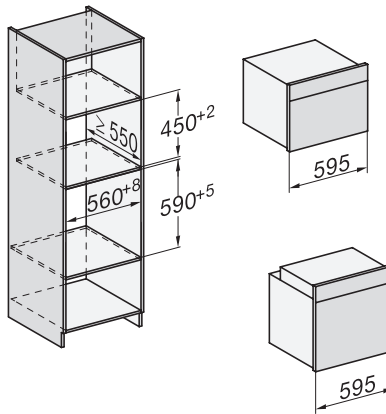

H 7860 BPX

Horno sin tirador

Diseño fácilmente combinable, con sonda térmica y BrillantLight.

installation H7000 XL, installation drawing

side view H7000 XL, installation drawings

built-in H7000 XL, installation drawing

H226x-1B/BP/E/EP/I/IP, H2x6xB/BP, H7x6xB/BP/BPX, installation drawings

H226x-1B/BP/E/EP/I/IP, H2760B/BP, H28x0B/BP, H7x40BM/BMX, H7x6xB/BP/BPX, installation drawings

side view H7000 XL build-under, installation drawing