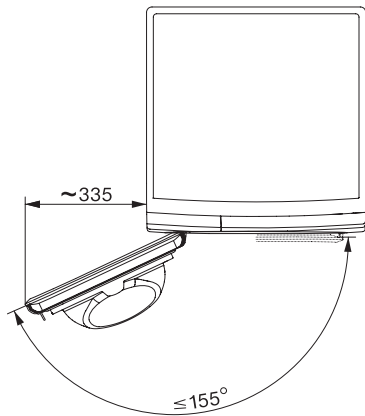

TSH783WP EcoSpeed&9kg

T1 hőszivattyús szárítógép:

9 kg | DirectSensor | SilenceDrum | DryCare 40 | HygieneDry

T1 installation drawing, facia 5 degree, measures in mm

T1 drawing, facia 5 degree, measures in mm

T1 drawing, facia 5 degree, with porthole, measures in mm

T1 drawing, facia 5 degree, measures in mm