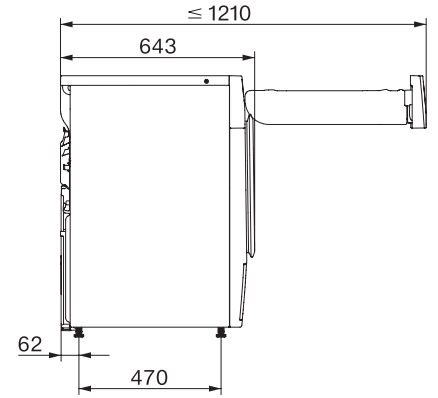

TSH783WP EcoSpeed&9kg

T1 hőszivattyús szárítógép:

9 kg | DirectSensor | SilenceDrum | DryCare 40 | HygieneDry

T1 installation drawing, facia 5 degree, measures in mm

T1 drawing, facia 5 degree, measures in mm

T1 drawing, facia 5 degree, with porthole, measures in mm

T1 drawing, facia 5 degree, measures in mm