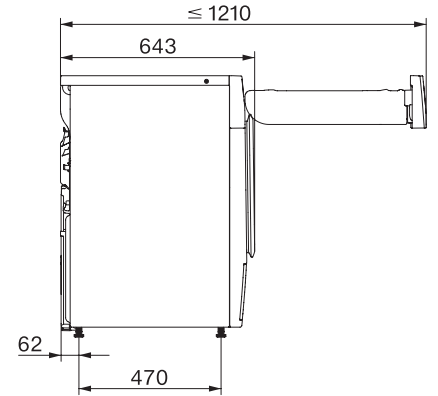

TWH780WP EcoSpeed&9kg

T1 hőszivattyús szárítógép:

9 kg | DirectSensor | SilenceDrum | DryCare 40 | HygieneDry

T1 installation drawing, facia 5 degree, measures in mm

T1 drawing, facia 5 degree, measures in mm

T1 drawing, facia 5 degree, with porthole, measures in mm

T1 drawing, facia 5 degree, measures in mm