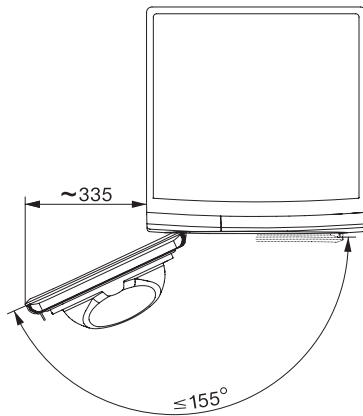

TWH780WP EcoSpeed&9kg

T1 hőszivattyús szárítógép:

9 kg | DirectSensor | SilenceDrum | DryCare 40 | HygieneDry

T1 installation drawing, facia 5 degree, measures in mm

T1 drawing, facia 5 degree, measures in mm

T1 drawing, facia 5 degree, with porthole, measures in mm

T1 drawing, facia 5 degree, measures in mm