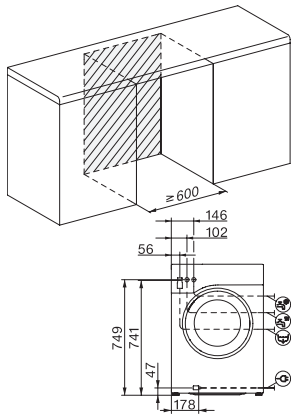

WWG880 WCS PWash&TDos&Steam

W1 előtöltős mosógép:

A -20%* en.hat.o. | 9 kg 1400 ford./p | SteamCare | Aut. adagol. | QuickPowerWash

W1 drawing, facia 5 degree, measures in mm

W1 drawing, facia 5 degree, measures in mm

W1 drawing, facia 5 degree, measures in mm

W1 drawing, facia 5 degree, measures in mm