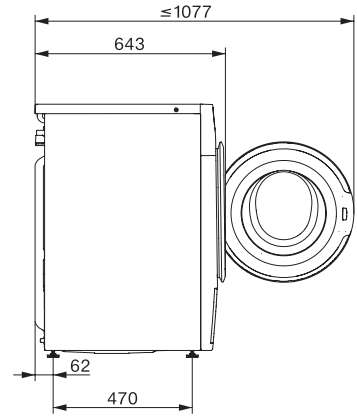

WWG880 WCS PWash&TDos&Steam

W1 előtöltős mosógép:

A -20%* en.hat.o. | 9 kg 1400 ford./p | SteamCare | Aut. adagol. | QuickPowerWash

W1 drawing, facia 5 degree, measures in mm

W1 drawing, facia 5 degree, measures in mm

W1 drawing, facia 5 degree, measures in mm

W1 drawing, facia 5 degree, measures in mm