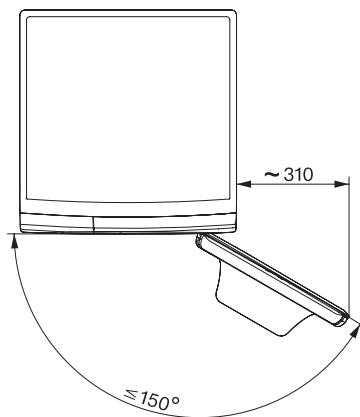

WWG880 WCS PWash&TDos&Steam

W1 előtöltős mosógép:

A -20%* en.hat.o. | 9 kg 1400 ford./p | SteamCare | Aut. adagol. | QuickPowerWash

W1 drawing, facia 5 degree, measures in mm

W1 drawing, facia 5 degree, measures in mm

W1 drawing, facia 5 degree, measures in mm

W1 drawing, facia 5 degree, measures in mm