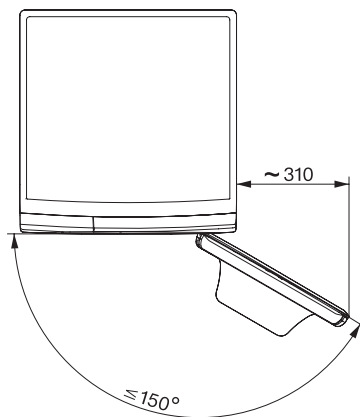

50

2

WWD380 WCS PWash&Steam&9kg

W1 előltöltős mosógép:

A en.hat. -20% | 9 kg | 1400 ford./p. | SteamCare | QuickPowerWash | Miele@home

W1 drawing, facia 5 degree, measures in mm

W1 drawing, facia 5 degree, measures in mm

W1 drawing, facia 5 degree, measures in mm

W1 drawing, facia 5 degree, measures in mm