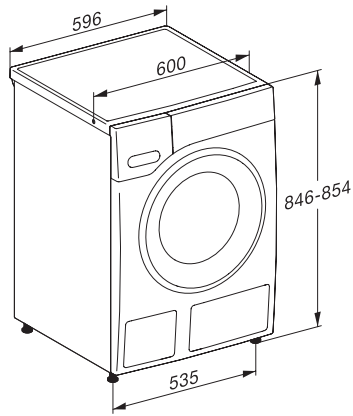

50

2

WWD380 WCS PWash&Steam&9kg

W1 előltöltős mosógép:

A en.hat. -20% | 9 kg | 1400 ford./p. | SteamCare | QuickPowerWash | Miele@home

W1 drawing, facia 5 degree, measures in mm

W1 drawing, facia 5 degree, measures in mm