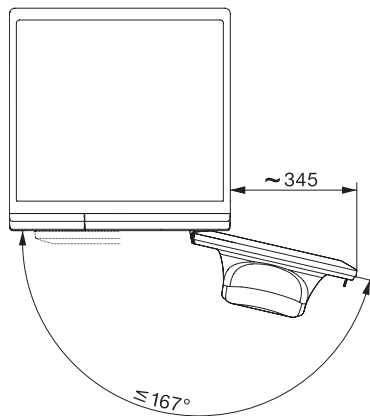

WEA135 WCS 8kg Active

W1 előtöltős mosógép:

A en. hat. -10%* | 8 kg | 1400 ford./p. | CapDosing | textilkímélő dob | AddLoad

W1 installation drawing, slanted facia or straight facia, measures in mm

W1 drawing, slanted facia or straight facia, measures in mm

W1 drawing, slanted facia or straight facia, measures in mm

W1 drawing, slanted facia or straight facia, measures in mm