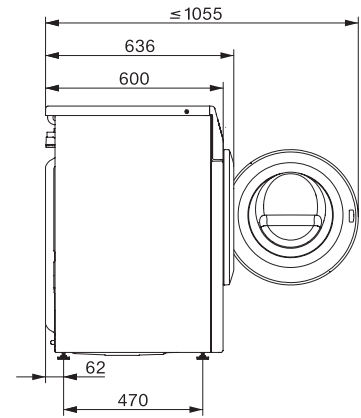

WEA135 WCS 8kg Active

W1 előtöltős mosógép:

A en. hat. -10%* | 8 kg | 1400 ford./p. | CapDosing | textilkímélő dob | AddLoad

W1 installation drawing, slanted facia or straight facia, measures in mm

W1 drawing, slanted facia or straight facia, measures in mm

W1 drawing, slanted facia or straight facia, measures in mm

W1 drawing, slanted facia or straight facia, measures in mm