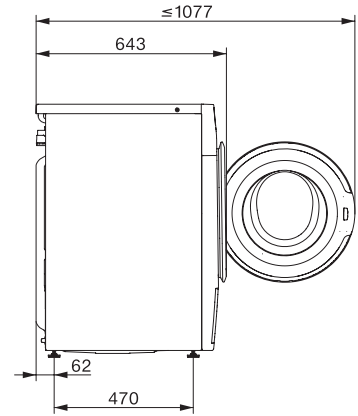

WWA120 WCS 8kg Active

W1 előtöltős mosógép:

A en. hat. -10%* | 8 kg | 1400 ford./p. | CapDosing | textilkímélő dob | AddLoad

W1 drawing, faccia 5 degree, measures in mm

W1 drawing, faccia 5 degree, measures in mm

W1 drawing, faccia 5 degree, measures in mm

W1 drawing, faccia 5 degree, measures in mm