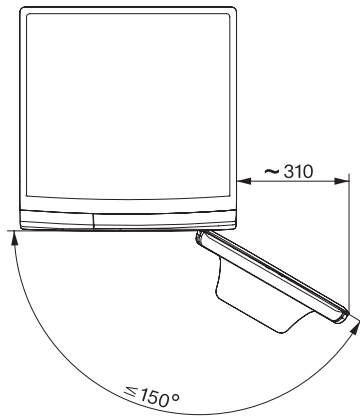

WWA120 WCS 8kg Active

W1 előtöltős mosógép:

A en. hat. -10%* | 8 kg | 1400 ford./p. | CapDosing | textilkímélő dob | AddLoad

W1 drawing, faccia 5 degree, measures in mm

W1 drawing, faccia 5 degree, measures in mm

W1 drawing, faccia 5 degree, measures in mm

W1 drawing, faccia 5 degree, measures in mm