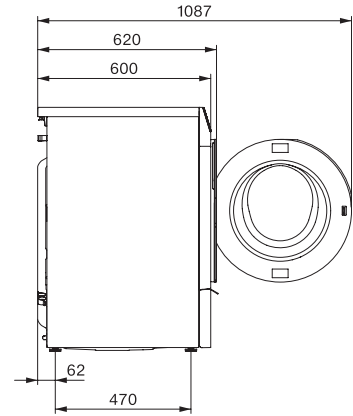

WQ 1000 WPS Nova Edition

W2 előtöltős mosógép

A | 9 kg | 1600 ford./perc | InfinityCare | automatikus adagolás | SmartMatic

W2 drawing, facia 17 degree, measures in mm

W2 drawing, facia 17 degree, measures in mm

W2 drawing, facia 17 degree, measures in mm

W2 drawing, facia 17 degree, measures in mm