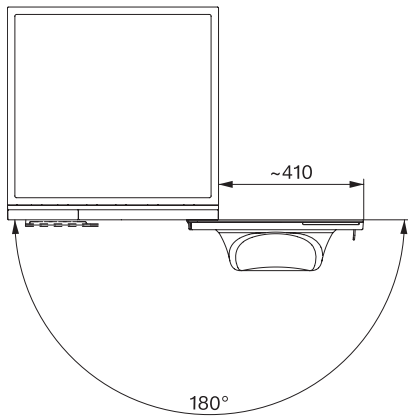

WQ 1000 WPS Nova Edition

W2 előtöltős mosógép

A | 9 kg | 1600 ford./perc | InfinityCare | automatikus adagolás | SmartMatic

W2 drawing, facia 17 degree, measures in mm

W2 drawing, facia 17 degree, measures in mm

W2 drawing, facia 17 degree, measures in mm

W2 drawing, facia 17 degree, measures in mm