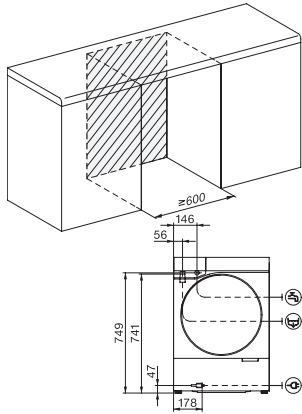

WQ 1000 WPS Nova Edition

W2 előtöltős mosógép

A | 9 kg | 1600 ford./perc | InfinityCare | automatikus adagolás | SmartMatic

W2 drawing, facia 17 degree, measures in mm

W2 drawing, facia 17 degree, measures in mm

W2 drawing, facia 17 degree, measures in mm

W2 drawing, facia 17 degree, measures in mm