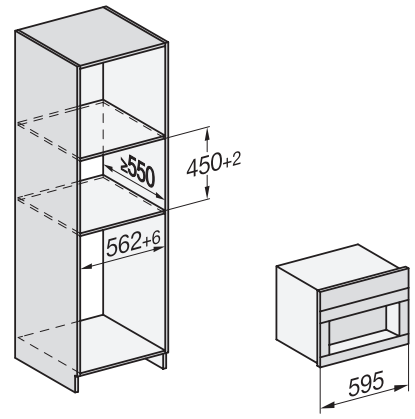

CVA7000, Built-in larder unit for appliances with fresh water connection (built in)

CVA7000, installation (installation drawings)