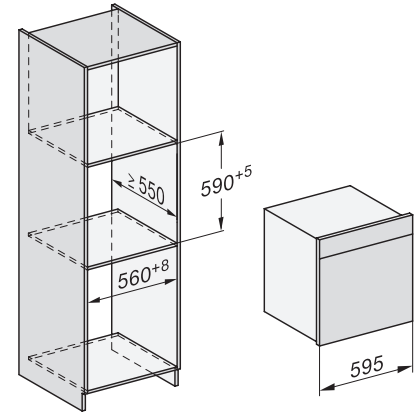

built-in DGC XXL, installation drawing

DGC7x60 connections and ventilation 60cm, installation drawing

built-in DGC XXL build-under, installation drawing

screw joint DGC XXL, installation drawing

DGC7x4x swivel range of the aperture, installation drawings

side view DGC XXL, installation drawings