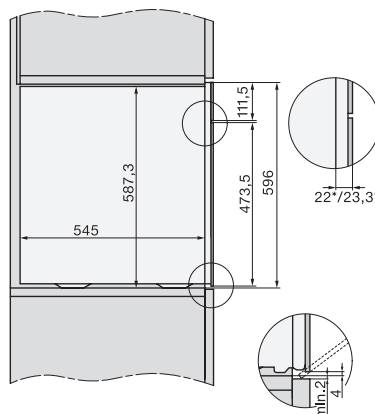

built-in DGC XXL, installation drawing

DGC7x60 connections and ventilation 60cm, installation drawing

built-in DGC XXL build-under, installation drawing

screw joint DGC XXL, installation drawing

DGC7x4x swivel range of the aperture, installation drawings

side view DGC XXL, installation drawings