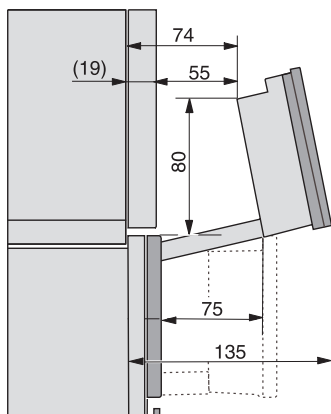

built-in DGC XXL, installation drawing

DGC7x60 connections and ventilation 60cm, installation drawing

built-in DGC XXL build-under, installation drawing

screw joint DGC XXL, installation drawing

DGC7x4x swivel range of the aperture, installation drawings

side view DGC XXL, installation drawings