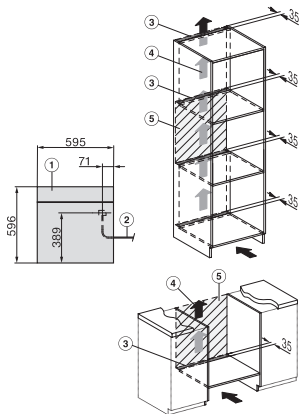

DGC 7460 HCX Pro  
 Fogantyú nélküli gőzsütő  
 gőzpároláshoz, sütéshez hálózatra kapcsolással és HydroCleannel.

Installation DGC XXL, ESW7x20 installation drawings

ESW7x10, EVS7010, DGC7x6xHCPro, DGC7x6xHCXPro installation drawings

built-in DGC XXL, installation drawing

DGC7x60 connections and ventilation 60cm, installation drawing

built-in DGC XXL build-under, installation drawing

screw joint DGC XXL, installation drawing

DGC7x4x swivel range of the aperture, installation drawings

side view DGC XXL, installation drawings