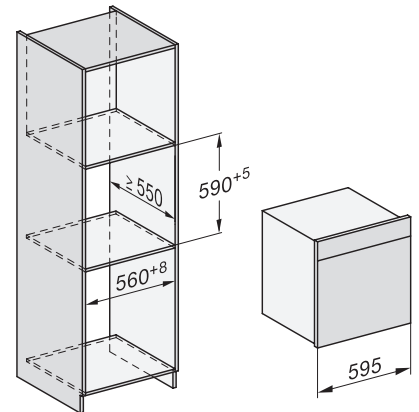

built-in DGC XXL, installation drawing

DGC7x60 connections and ventilation 60cm, installation drawing

built-in DGC XXL build-under, installation drawing

screw joint DGC XXL, installation drawing

DGC7x4x swivel range of the aperture, installation drawings