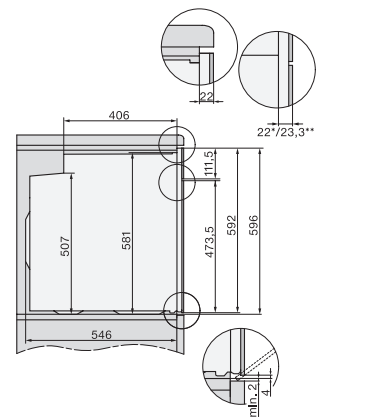

### Fogantyú nélküli sütő

– kombinálható design, húsmaghőmérő tálal és BrillantLight funkcióval.

installation H7000 XL, installation drawing

side view H7000 XL, installation drawings

built-in H7000 XL, installation drawing

Installation H7000 XL underframe, installation drawings

Installation H7000 BM XL, installation drawings

side view H7000 XL build-under, installation drawing

side view Kombi BM XL, installation drawings

Installation Kombi BM XL, installation drawings