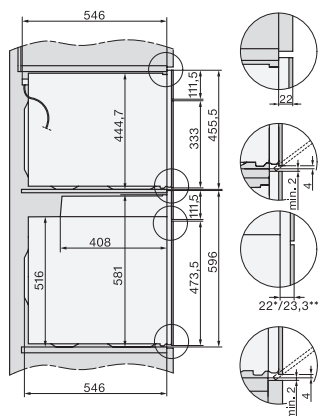

### Fogantyú nélküli sütő

– kombinálható design, húsmaghőmérő tálal és BrillantLight funkcióval.

installation H7000 XL, installation drawing

side view H7000 XL, installation drawings

built-in H7000 XL, installation drawing

Installation H7000 XL underframe, installation drawings

Installation H7000 BM XL, installation drawings

side view H7000 XL build-under, installation drawing

side view Kombi BM XL, installation drawings

Installation Kombi BM XL, installation drawings