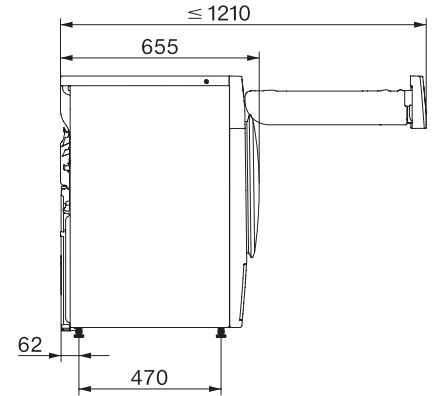

TWL680WP 125 Gala Edition

T1 hőszivattyús szárítógép:

A+++ | 9 kg | SteamFinish | SilenceDrum | DryCare 40

T1 installation drawing, faccia 5 degree, measures in mm

T1 drawing, faccia 5 degree, measures in mm

T1 drawing, faccia 5 degree, without porthole, measures in mm

T1 drawing, faccia 5 degree, measures in mm