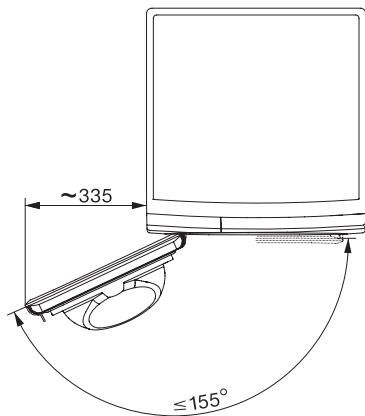

TWL680WP 125 Gala Edition

T1 hőszivattyús szárítógép:

A+++ | 9 kg | SteamFinish | SilenceDrum | DryCare 40

T1 installation drawing, faccia 5 degree, measures in mm

T1 drawing, faccia 5 degree, measures in mm

T1 drawing, faccia 5 degree, without porthole, measures in mm

T1 drawing, faccia 5 degree, measures in mm