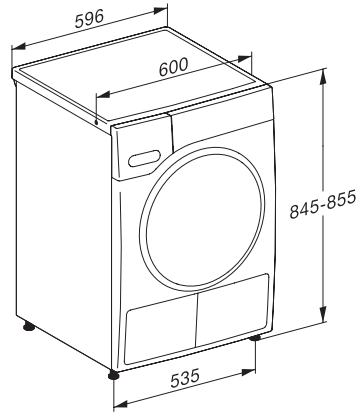

TWL680WP 125 Gala Edition

T1 hőszivattyús szárítógép:

A+++ | 9 kg | SteamFinish | SilenceDrum | DryCare 40

T1 installation drawing, faccia 5 degree, measures in mm

T1 drawing, faccia 5 degree, measures in mm

T1 drawing, faccia 5 degree, without porthole, measures in mm

T1 drawing, faccia 5 degree, measures in mm