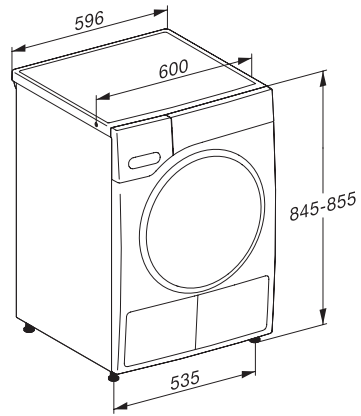

TSL683WP 125 Gala Edition

T1 hőszivattyús szárítógép:

9 kg | ComfortSensor | SteamCare | SilenceDrum | DryCare 40

T1 installation drawing, facia 5 degree, measures in mm

T1 drawing, facia 5 degree, measures in mm

T1 drawing, facia 5 degree, with porthole, measures in mm

T1 drawing, facia 5 degree, measures in mm