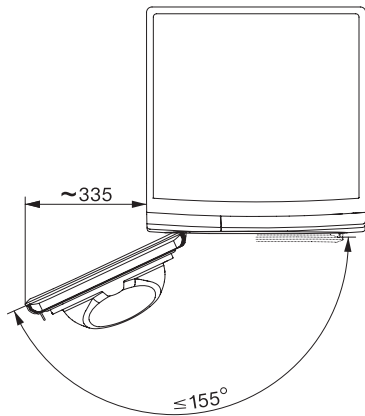

TSL683WP 125 Gala Edition

T1 hőszivattyús szárítógép:

9 kg | ComfortSensor | SteamCare | SilenceDrum | DryCare 40

T1 installation drawing, facia 5 degree, measures in mm

T1 drawing, facia 5 degree, measures in mm

T1 drawing, facia 5 degree, with porthole, measures in mm

T1 drawing, facia 5 degree, measures in mm