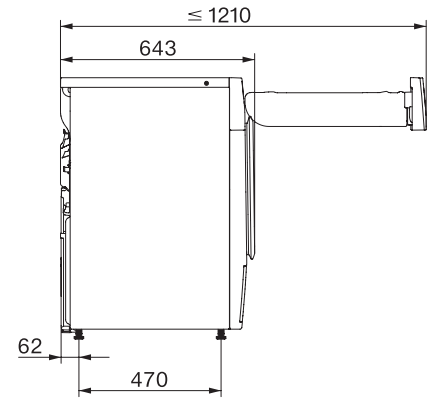

TSL683WP 125 Gala Edition

T1 hőszivattyús szárítógép:

9 kg | ComfortSensor | SteamCare | SilenceDrum | DryCare 40

T1 installation drawing, facia 5 degree, measures in mm

T1 drawing, facia 5 degree, measures in mm

T1 drawing, facia 5 degree, with porthole, measures in mm

T1 drawing, facia 5 degree, measures in mm