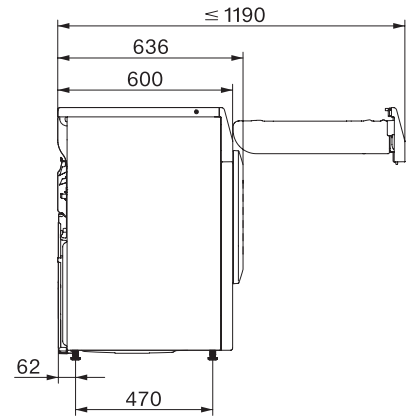

TEL695WP 125 Gala Edition

T1 hőszivattyús szárítógép:

SteamFinish és DryCare 40 funkciókkal a kímélő textilápolásért.

T1 installation drawing, slanted facia or straight facia, measures in mm

T1 drawing, slanted facia or straight facia, measures in mm

T1 drawing, slanted facia or straight facia, with porthole, measures in mm

T1 drawing, slanted facia or straight facia, measures in mm