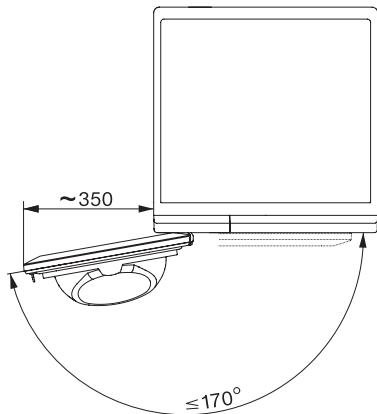

TEL695WP 125 Gala Edition

T1 hőszivattyús szárítógép:

SteamFinish és DryCare 40 funkciókkal a kímélő textilápolásért.

T1 installation drawing, slanted facia or straight facia, measures in mm

T1 drawing, slanted facia or straight facia, measures in mm

T1 drawing, slanted facia or straight facia, with porthole, measures in mm

T1 drawing, slanted facia or straight facia, measures in mm