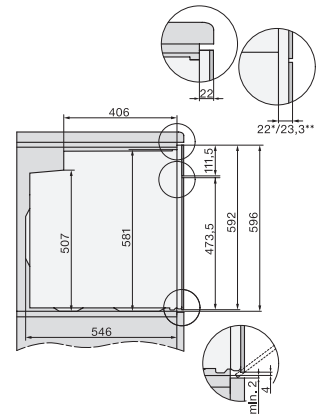

H 2861-1 B 125 Edition

Sütő

kombinálható designban AirFry-funkcióval, hálózatra kapcsolás és PerfectClean.

installation H7000 XL, installation drawing

side view H7000 XL, installation drawings

built-in H7000 XL, installation drawing

H226x-1B/BP/E/EP/I/IP, H2x6xB/BP, H7x6xB/BP/BPX, installation drawings

DG2840, DG7x40, DGC7x4x, DG7x6x, DGC7x6x, DGD7635, DGM7x4x, DO7, H28B/BP, H7x4xB/BM/BP, H7x6xB/BP, installation drawing

side view H7000 XL build-under, installation drawing