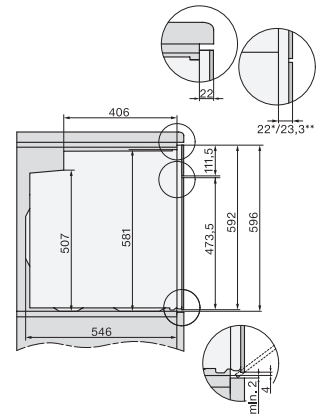

H 2861-1 B 125 Edition

Sütő

kombinálható designban AirFry-funkcióval, hálózatra kapcsolás és PerfectClean.

installation H7000 XL, installation drawing

side view H7000 XL, installation drawings

built-in H7000 XL, installation drawing

H226x-1B/BP/E/EP/I/IP, H2x6xB/BP, H7x6xB/BP/BPX, installation drawings

DG7x40, DGC7x4x, DGC7x6x, DG7635, DGM7x4x, DO7, H2860B/BP, H7240BM, H7x40BM, H7x4xB/BP, H7x6xB/BP, installation drawings

side view H7000 XL build-under, installation drawing