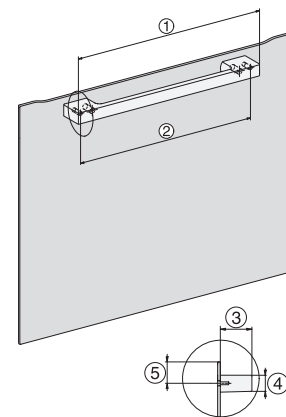

H 2766-1 BP 125 Edition

Sütő

elegáns fekete design AirFry-funkcióval, hálózatra kapcsolás és pirolízis.

installation H7000 XL, installation drawing

side view H7000 XL, installation drawings

built-in H7000 XL, installation drawing

Installation H7000 XL underframe, installation drawings

side view H7000 XL build-under, installation drawing

H7x65BP, H7145BM, H7165B, H7365B, H2756B, H2765B/BP, DGC7151, DGC7351 installation drawings