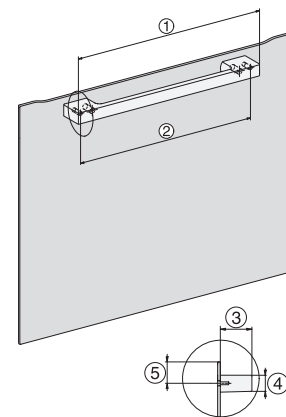

H 2766-1 BP 125 Edition

Sütő

elegáns fekete design AirFry-funkcióval, hálózatra kapcsolás és pirolízis.

installation H7000 XL, installation drawing

side view H7000 XL, installation drawings

built-in H7000 XL, installation drawing

H226x-1B/BP/E/EP/I/IP, H2x6xB/BP, H7x6xB/BP/BPX, installation drawings

side view H7000 XL build-under, installation drawing

H7x65BP, H7145BM, H7165B, H7365B, H2756B, H2765B/BP, DGC7151, DGC7351 installation drawings