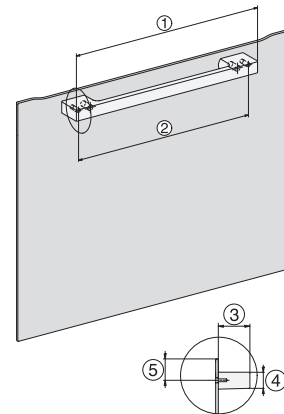

H 2766-1 B 125 Edition

Sütő

elegáns fekete design AirFry-funkcióval, hálózatra kapcsolás és PerfectClean.

installation H7000 XL, installation drawing

side view H7000 XL, installation drawings

built-in H7000 XL, installation drawing

H226x-1B/BP/E/EP/I/IP, H2x6xB/BP, H7x6xB/BP/BPX, installation drawings

side view H7000 XL build-under, installation drawing

H7x65BP, H7145BM, H7165B, H7365B, H2756B, H2765B/BP, DGC7151, DGC7351 installation drawings