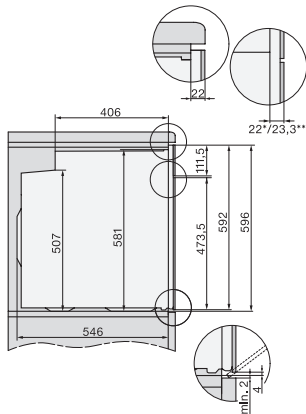

H 2766-1 B 125 Edition

Sütő

elegáns fekete design AirFry-funkcióval, hálózatra kapcsolás és PerfectClean.

installation H7000 XL, installation drawing

side view H7000 XL, installation drawings

built-in H7000 XL, installation drawing

H226x-1B/BP/E/EP/I/IP, H2x6xB/BP, H7x6xB/BP/BPX, installation drawings

side view H7000 XL build-under, installation drawing

H7x65BP, H7145BM, H7165B, H7365B, H2756B, H2765B/BP, DGC7151, DGC7351 installation drawings