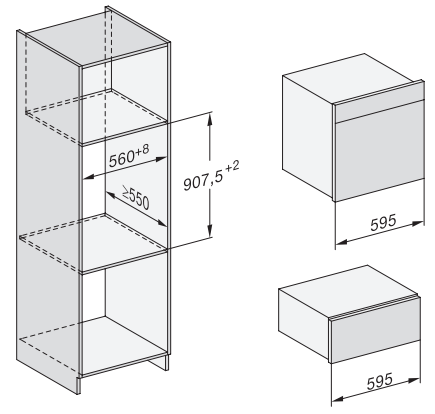

H 7565 BP

Sütő

– kombinálható design, húsmaghőmérő tüllel és BrillantLight funkcióval

installation H7000 XL, installation drawing

side view H7000 XL, installation drawings

built-in H7000 XL, installation drawing

H226x-1B/BP/E/EP/I/IP, H2x6xB/BP, H7x6xB/BP/BPX, installation drawings

H226x-1B/BP/E/EP/I/IP, H2760B/BP, H28x0B/BP, H7x40BM/BMX, H7x6xB/BP/BPX, installation drawings

ESW7030, installation drawings

side view H7000 XL build-under, installation drawing