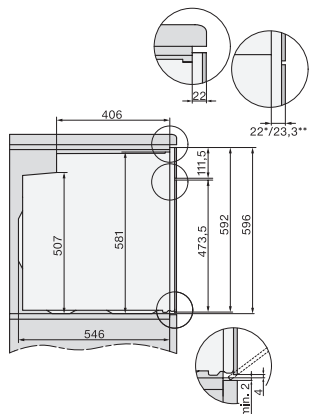

H 7565 BP

Sütő

– kombinálható design, húsmaghőmérő tüllel és BrillantLight funkcióval

installation H7000 XL, installation drawing

side view H7000 XL, installation drawings

built-in H7000 XL, installation drawing

H226x-1B/BP/E/EP/I/IP, H2x6xB/BP, H7x6xB/BP/BPX, installation drawings

H226x-1B/BP/E/EP/I/IP, H2760B/BP, H28x0B/BP, H7x40BM/BMX, H7x6xB/BP/BPX, installation drawings

ESW7030, installation drawings

side view H7000 XL build-under, installation drawing