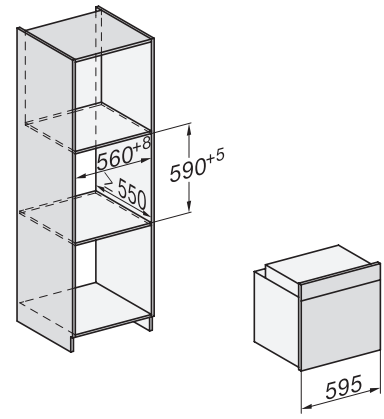

H 7565 BP

Sütő

– kombinálható design, húsmaghőmérő tüllel és BrillantLight funkcióval

installation H7000 XL, installation drawing

side view H7000 XL, installation drawings

built-in H7000 XL, installation drawing

H226x-1B/BP/E/EP/I/IP, H2x6xB/BP, H7x6xB/BP/BPX, installation drawings

H226x-1B/BP/E/EP/I/IP, H2760B/BP, H28x0B/BP, H7x40BM/BMX, H7x6xB/BP/BPX, installation drawings

ESW7030, installation drawings

side view H7000 XL build-under, installation drawing