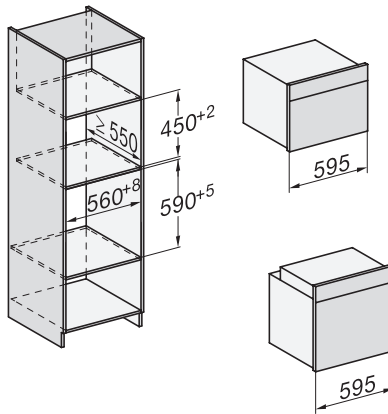

H 7565 BP

Sütő

– kombinálható design, húsmaghőmérő tüllel és BrillantLight funkcióval

installation H7000 XL, installation drawing

side view H7000 XL, installation drawings

built-in H7000 XL, installation drawing

H226x-1B/BP/E/EP/I/IP, H2x6xB/BP, H7x6xB/BP/BPX, installation drawings

H226x-1B/BP/E/EP/I/IP, H2760B/BP, H28x0B/BP, H7x40BM/BMX, H7x6xB/BP/BPX, installation drawings

ESW7030, installation drawings

side view H7000 XL build-under, installation drawing