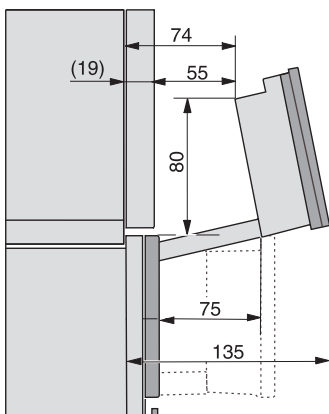

built-in DGC XXL, installation drawing

DGC7x65 connections and ventilation 60cm, installation drawing

built-in DGC XXL build-under, installation drawing

screw joint DGC XXL, installation drawing

DGC7x4x swivel range of the aperture, installation drawings

side view DGC XXL, installation drawings