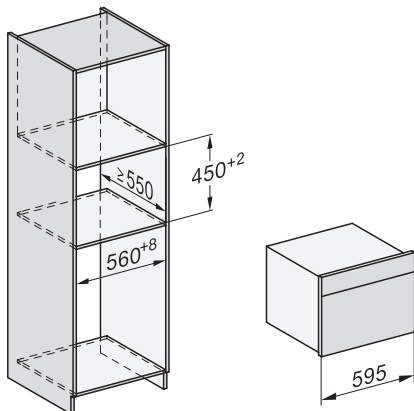

ESW7x10, DGC7x4xHCPro, DGC7x4xHCXPro, installation drawings

built-in DG DGM DGC XL build-under, installation drawing

DGC7x4x built-in tall cabinet, installation drawing

DGC7x40 connections and ventilation 45cm, installation drawing

DGC7x4x swivel range of the aperture, installation drawings

screw joint DGC XL, installation drawing

DGC7x6x X with and without handle side view, installation drawings