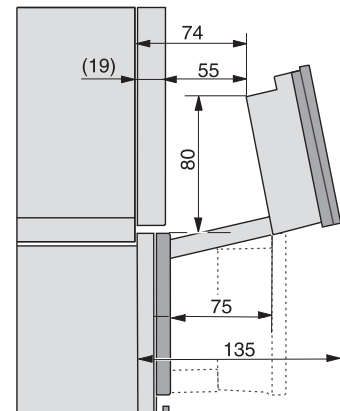

ESW7x10, DGC7x4xHCPro, DGC7x4xHCXPro, installation drawings

built-in DG DGM DGC XL build-under, installation drawing

DGC7x4x built-in tall cabinet, installation drawing

DGC7x40 connections and ventilation 45cm, installation drawing

DGC7x4x swivel range of the aperture, installation drawings

screw joint DGC XL, installation drawing

DGC7x6x X with and without handle side view, installation drawings