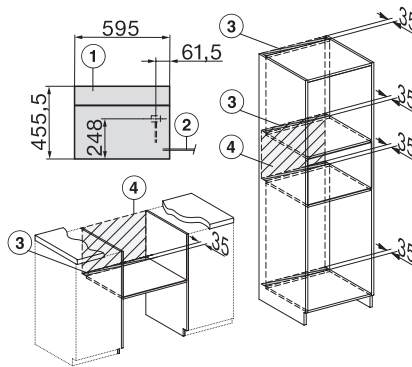

ESW7x10, DGC7x4xHCPro, DGC7x4xHCXPro, installation drawings

built-in DG DGM DGC XL build-under, installation drawing

DGC7x4x built-in tall cabinet, installation drawing

DGC7x40 connections and ventilation 45cm, installation drawing

DGC7x4x swivel range of the aperture, installation drawings

screw joint DGC XL, installation drawing

DGC7x6x X with and without handle side view, installation drawings