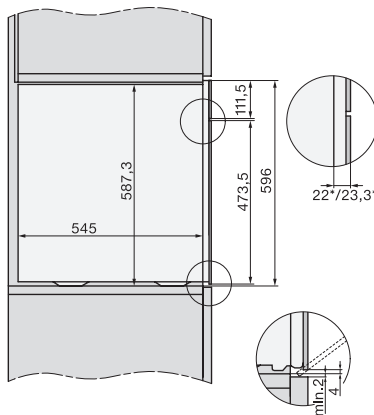

built-in DGC XXL, installation drawing

DGC7x60 connections and ventilation 60cm, installation drawing

built-in DGC XXL build-under, installation drawing

screw joint DGC XXL, installation drawing

DGC7x4x swivel range of the aperture, installation drawings

side view DGC XXL, installation drawings