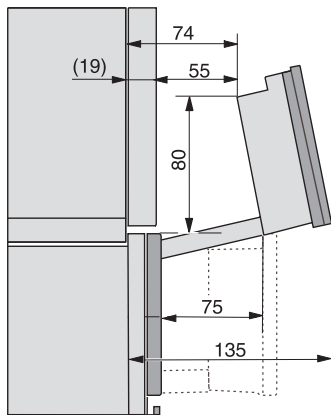

built-in DGC XXL, installation drawing

DGC7x60 connections and ventilation 60cm, installation drawing

built-in DGC XXL build-under, installation drawing

screw joint DGC XXL, installation drawing

DGC7x4x swivel range of the aperture, installation drawings

side view DGC XXL, installation drawings