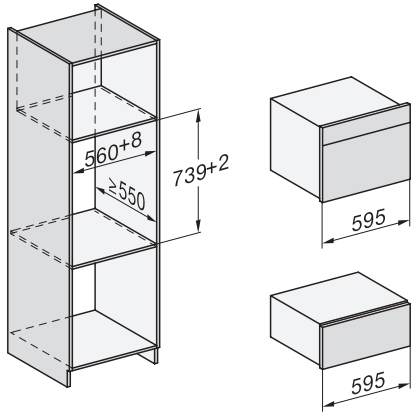

DGC 7440 HCX Pro 125 Gala Ed
Fogantú nélküli kompakt gőzsütő
gőzpároláshoz, sütéshez hálózatra kapcsolással és HydroCleannel.

Installation DG, DGM, DGC XL, ESW7x20 installation drawings