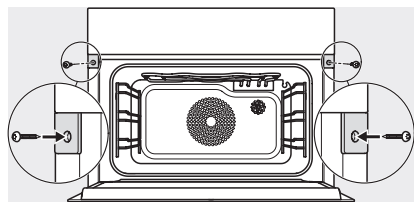

built-in DG DGM DGC XL build-under, installation drawing

DGC7x4x built-in tall cabinet, installation drawing

DGC7x40 connections and ventilation 45cm, installation drawing

DGC7x4x swivel range of the aperture, installation drawings

screw joint DGC XL, installation drawing

side view DGC XL, installation drawings