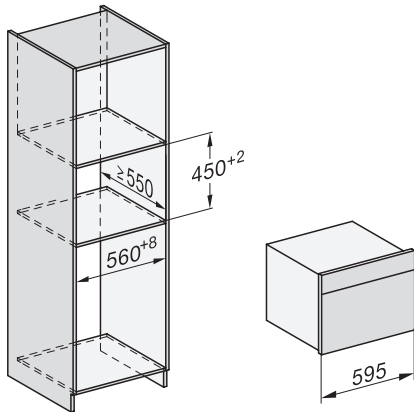

built-in DG DGM DGC XL build-under, installation drawing

DGC7x4x built-in tall cabinet, installation drawing

DGC7x40 connections and ventilation 45cm, installation drawing

DGC7x4x swivel range of the aperture, installation drawings