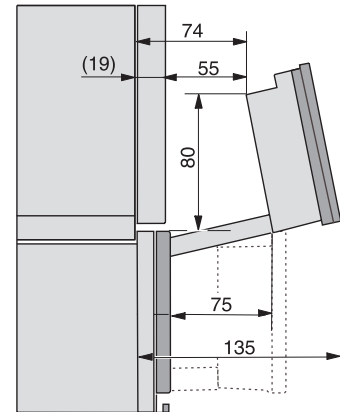

built-in DG DGM DGC XL build-under, installation drawing

DGC7x4x built-in tall cabinet, installation drawing

DGC7x40 connections and ventilation 45cm, installation drawing

DGC7x4x swivel range of the aperture, installation drawings

screw joint DGC XL, installation drawing

side view DGC XL, installation drawings