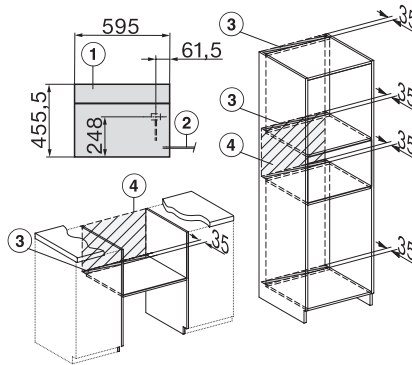

built-in DG DGM DGC XL build-under, installation drawing

DGC7x4x built-in tall cabinet, installation drawing

DGC7x40 connections and ventilation 45cm, installation drawing

DGC7x4x swivel range of the aperture, installation drawings

screw joint DGC XL, installation drawing

side view DGC XL, installation drawings