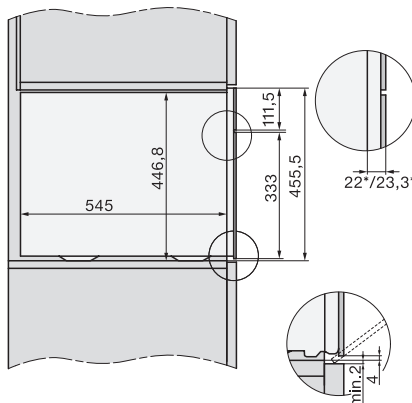

built-in DG DGM DGC XL build-under, installation drawing

DGC7x4x built-in tall cabinet, installation drawing

DGC7x40 connections and ventilation 45cm, installation drawing

DGC7x4x swivel range of the aperture, installation drawings

screw joint DGC XL, installation drawing

side view DGC XL, installation drawings