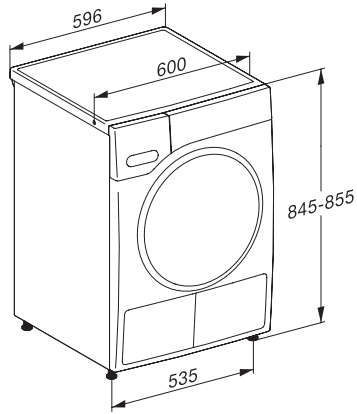

TWR780WP Eco&Steam&9kg

T1 hőszivattyús szárítógép:

A+++ -10% energiaoszt. | 9 kg | M Touch | SteamFinish | SilenceDrum

T1 installation drawing, facia 5 degree, measures in mm

T1 drawing, facia 5 degree, measures in mm

T1 drawing, facia 5 degree, with porthole, measures in mm

T1 drawing, facia 5 degree, measures in mm