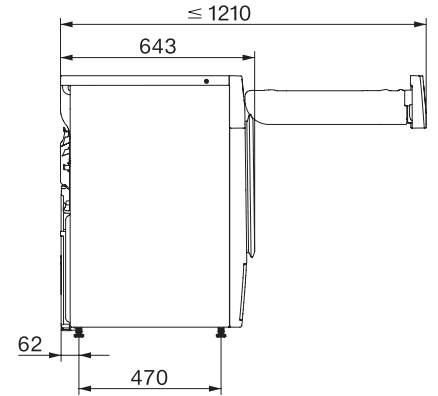

TWL780WP EcoSpeed&Steam&9kg

T1 hőszivattyús szárítógép:

SteamFinish, DryCare 40 és SilenceDrum a kíméletes szárításhoz.

T1 installation drawing, fascia 5 degree, measures in mm

T1 drawing, fascia 5 degree, measures in mm

T1 drawing, fascia 5 degree, with porthole, measures in mm

T1 drawing, fascia 5 degree, measures in mm