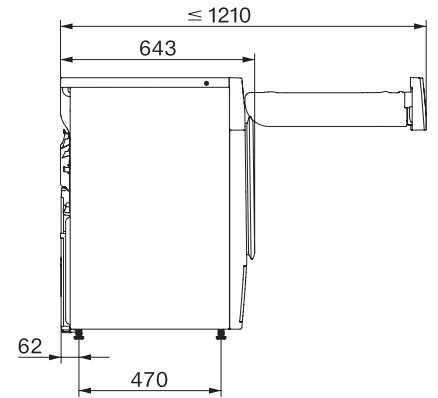

TWL780WP EcoSpeed&Steam&9kg

T1 hőszivattyús szárítógép:

SteamFinish, DryCare 40 és SilenceDrum a kíméletes szárításhoz.

T1 installation drawing, fascia 5 degree, measures in mm

T1 drawing, fascia 5 degree, measures in mm

T1 drawing, fascia 5 degree, with porthole, measures in mm

T1 drawing, fascia 5 degree, measures in mm