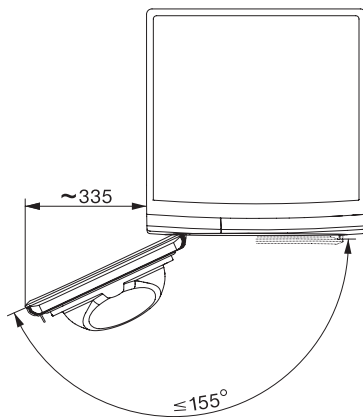

TWL780WP EcoSpeed&Steam&9kg

T1 hőszivattyús szárítógép:

SteamFinish, DryCare 40 és SilenceDrum a kíméletes szárításhoz.

T1 installation drawing, fascia 5 degree, measures in mm

T1 drawing, fascia 5 degree, measures in mm

T1 drawing, fascia 5 degree, with porthole, measures in mm

T1 drawing, fascia 5 degree, measures in mm