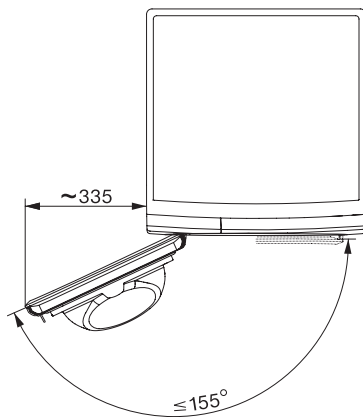

TWL780WP EcoSpeed&Steam&9kg

T1 hőszivattyús szárítógép:

SteamFinish, DryCare 40 és SilenceDrum a kíméletes szárításhoz.

T1 installation drawing, fascia 5 degree, measures in mm

T1 drawing, fascia 5 degree, measures in mm

T1 drawing, fascia 5 degree, with porthole, measures in mm

T1 drawing, fascia 5 degree, measures in mm