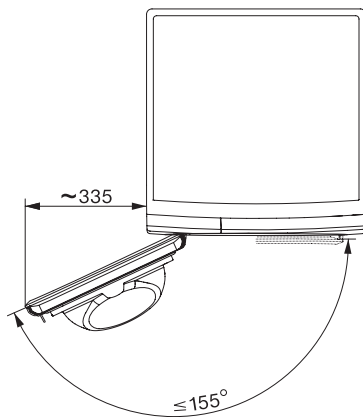

TSL783WP EcoSpeed&Steam&9kg

T1 hőszivattyús szárítógép:

SteamFinish, DryCare 40 és SilenceDrum a kíméletes szárításhoz.

T1 installation drawing, fascia 5 degree, measures in mm

T1 drawing, fascia 5 degree, measures in mm

T1 drawing, fascia 5 degree, with porthole, measures in mm

T1 drawing, fascia 5 degree, measures in mm