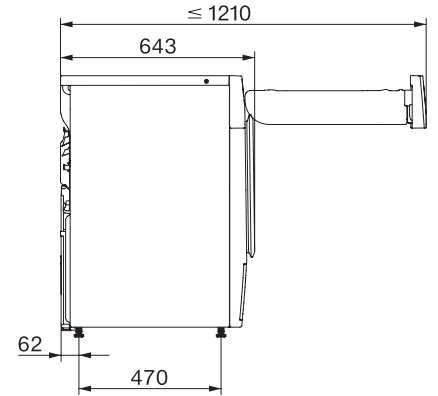

TSL783WP EcoSpeed&Steam&9kg

T1 hőszivattyús szárítógép:

SteamFinish, DryCare 40 és SilenceDrum a kíméletes szárításhoz.

T1 installation drawing, fascia 5 degree, measures in mm

T1 drawing, fascia 5 degree, measures in mm

T1 drawing, fascia 5 degree, with porthole, measures in mm

T1 drawing, fascia 5 degree, measures in mm