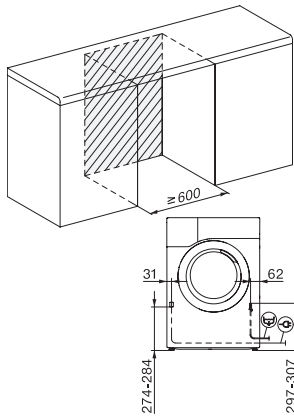

TEL795WP EcoSpeed&Steam&9kg

T1 hőszivattyús szárítógép:

SteamFinish, DryCare 40 és SilenceDrum a kíméletes szárításhoz.

T1 installation drawing, slanted facia or straight facia, measures in mm

T1 drawing, slanted facia or straight facia, measures in mm

T1 drawing, slanted facia or straight facia, with porthole, measures in mm

T1 drawing, slanted facia or straight facia, measures in mm