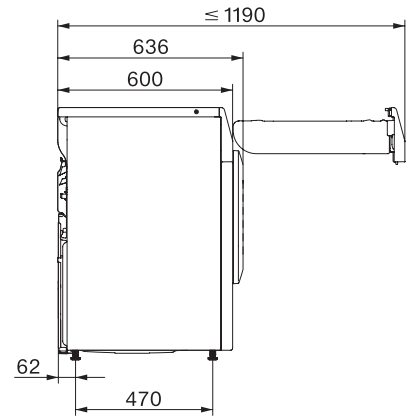

TEL795WP EcoSpeed&Steam&9kg

T1 hőszivattyús szárítógép:

SteamFinish, DryCare 40 és SilenceDrum a kíméletes szárításhoz.

T1 installation drawing, slanted facia or straight facia, measures in mm

T1 drawing, slanted facia or straight facia, measures in mm

T1 drawing, slanted facia or straight facia, with porthole, measures in mm

T1 drawing, slanted facia or straight facia, measures in mm