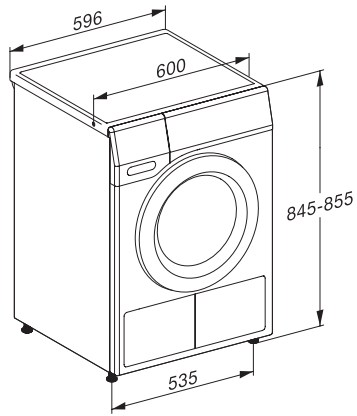

TEL795WP EcoSpeed&Steam&9kg

T1 hőszivattyús szárítógép:

SteamFinish, DryCare 40 és SilenceDrum a kíméletes szárításhoz.

T1 installation drawing, slanted facia or straight facia, measures in mm

T1 drawing, slanted facia or straight facia, measures in mm

T1 drawing, slanted facia or straight facia, with porthole, measures in mm

T1 drawing, slanted facia or straight facia, measures in mm