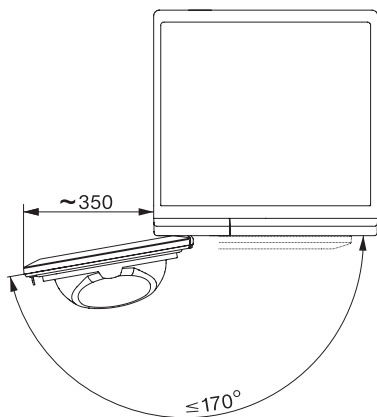

TEL795WP EcoSpeed&Steam&9kg

T1 hőszivattyús szárítógép:

SteamFinish, DryCare 40 és SilenceDrum a kíméletes szárításhoz.

T1 installation drawing, slanted facia or straight facia, measures in mm

T1 drawing, slanted facia or straight facia, measures in mm

T1 drawing, slanted facia or straight facia, with porthole, measures in mm

T1 drawing, slanted facia or straight facia, measures in mm