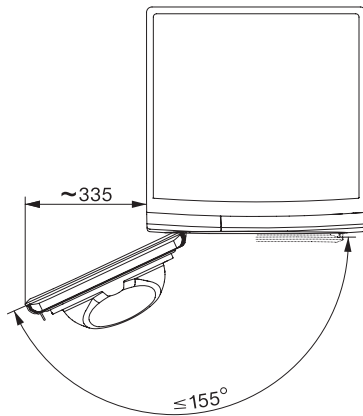

TWF760WP EcoSpeed&8kg  
T1 hőszivattyús szárítógép:  
8 kg | DryCare 40 | HygieneDry | FragranceDos<sup>2</sup>

T1 installation drawing, facia 5 degree, measures in mm

T1 drawing, facia 5 degree, measures in mm

T1 drawing, facia 5 degree, with porthole, measures in mm

T1 drawing, facia 5 degree, measures in mm