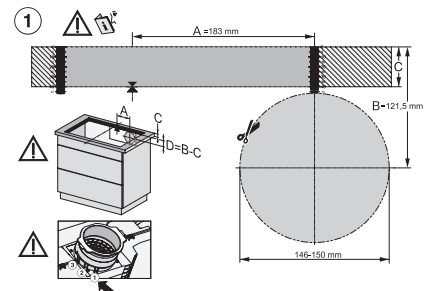

KMDA7272FL/FR, KMDA7473FL/FR – Installation variant 13 Circulating air – drawing

KMDA7272FL/FR, KMDA7473FL/FR – Installation variant 14 Circulating air – drawing

KMDA7272FL, KMDA7473FL – flush installation, drilling template, Installation depth 20 cm, Installation drawing