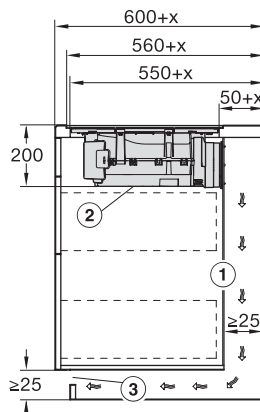

KMDA7272FL, KMDA7473FL – flush – Installation drawing

KMDA7272FL, KMDA7473FL – Installation drawing

KMDA7473FL/FR – Operating options

KMDA7272FL/FR, KMDA7473FL/FR, Air circulation
(Installation drawing)

KMDA7272FL/FR, KMDA7473FL/FR, Plug&Play
(Installation drawing)

KMDA7272FL, KMDA7473FL – Side view flush,
Plug&Play – Installation drawing

KMDA7272FL, KMDA7473FL – Side view lying on top,
Plug&Play – Installation drawing

KMDA7272FL, KMDA7473FL – Side view flush+X,
Plug&Play – Installation drawing