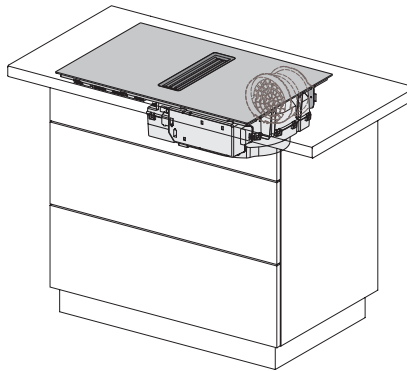

KMDA7272FL, KMDA7473FL – flush – Installation drawing

KMDA7272FL, KMDA7473FL – Installation drawing

KMDA7473FL/FR – Operating options

KMDA7272FL/FR, KMDA7473FL/FR, Air circulation
(Installation drawing)

KMDA7272FL/FR, KMDA7473FL/FR, Plug&Play
(Installation drawing)

KMDA7272FL, KMDA7473FL – Side view flush,
Plug&Play – Installation drawing

KMDA7272FL, KMDA7473FL – Side view lying on top,
Plug&Play – Installation drawing

KMDA7272FL, KMDA7473FL – Side view flush+X,
Plug&Play – Installation drawing