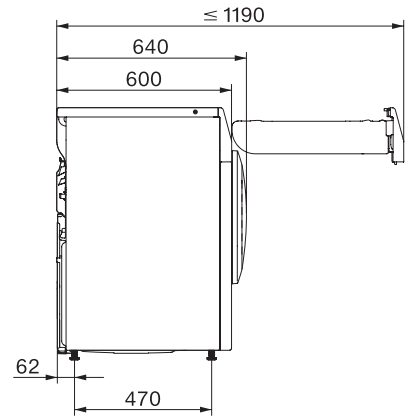

TCA230WP Active

T1 hőszivattyús szárítógép:

7 kg | EasyControl | EcoDry technológia | FragranceDos | PerfectDry

T1 installation drawing, slanted facia or straight facia, measures in mm

T1 drawing, slanted facia or straight facia, measures in mm

T1 drawing, slanted facia or straight facia, without porthole, measures in mm

T1 drawing, slanted facia or straight facia, measures in mm