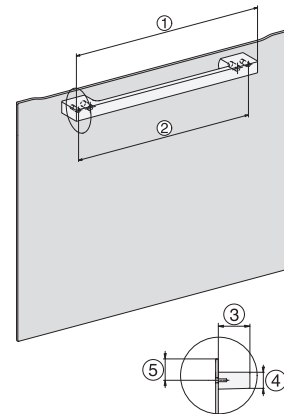

H 2766 B

Sütő

– nemes fekete design, hálózatra kapcsolás, PerfectClean és FlexiClip sín.

installation H7000 XL, installation drawing

side view H7000 XL, installation drawings

built-in H7000 XL, installation drawing

Installation H7000 XL underframe, installation drawings

side view H7000 XL build-under, installation drawing

H7x65BP, H7145BM, H7165B, H7365B, H2756B, H2765B/BP, DGC7151, DGC7351 installation drawings