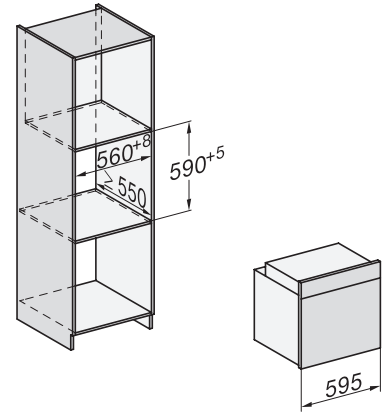

H 2766 B

Sütő

– nemes fekete design, hálózatra kapcsolás, PerfectClean és FlexiClip sín.

installation H7000 XL, installation drawing

side view H7000 XL, installation drawings

built-in H7000 XL, installation drawing

Installation H7000 XL underframe, installation drawings

side view H7000 XL build-under, installation drawing

H7x65BP, H7145BM, H7165B, H7365B, H2756B, H2765B/BP, DGC7151, DGC7351 installation drawings