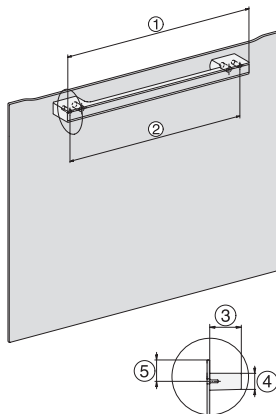

H 2861 BP

Sütő

– kombinálható design, hálózatba kapcsolás, pirolízis és FlexiClip sín.

installation H7000 XL, installation drawing

side view H7000 XL, installation drawings

built-in H7000 XL, installation drawing

Installation H7000 XL underframe, installation drawings

H7000 handle, glass, installation drawings

side view H7000 XL build-under, installation drawing