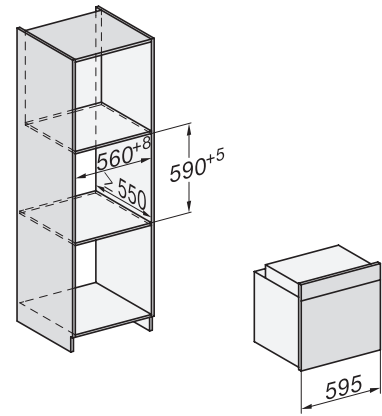

H 2467 BP ACTIVE

Sütő

– modern design, hálózatra kapcsolás, pirolízis és FlexiClip kihúzható sín.

installation H7000 XL, installation drawing

side view H7000 XL, installation drawings

built-in H7000 XL, installation drawing

Installation H7000 XL underframe, installation drawings

side view H7000 XL build-under, installation drawing

H2465B, H2465BP, H2466B, H2466BP, H2467B, H2467BP, H2468B, H2468BP, H2469B, H2469BP installation drawings