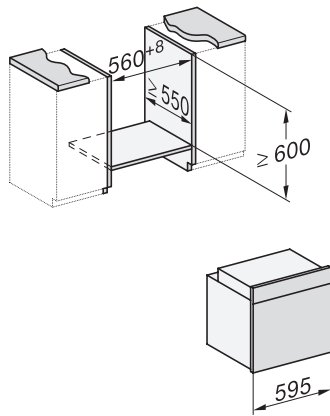

H 2467 BP ACTIVE

Sütő

– modern design, hálózatra kapcsolás, pirolízis és FlexiClip kihúzható sín.

installation H7000 XL, installation drawing

side view H7000 XL, installation drawings

built-in H7000 XL, installation drawing

Installation H7000 XL underframe, installation drawings

side view H7000 XL build-under, installation drawing

H2465B, H2465BP, H2466B, H2466BP, H2467B, H2467BP, H2468B, H2468BP, H2469B, H2469BP installation drawings