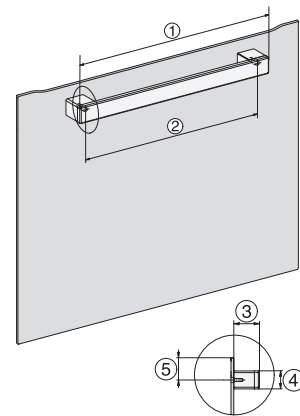

H 2467 BP ACTIVE

Sütő

– modern design, hálózatra kapcsolás, pirolízis és FlexiClip kihúzható sín.

installation H7000 XL, installation drawing

side view H7000 XL, installation drawings

built-in H7000 XL, installation drawing

Installation H7000 XL underframe, installation drawings

side view H7000 XL build-under, installation drawing

H2465B, H2465BP, H2466B, H2466BP, H2467B, H2467BP, H2468B, H2468BP, H2469B, H2469BP installation drawings