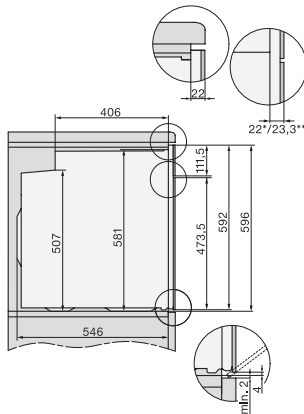

H 2467 BP ACTIVE

Sütő

– modern design, hálózatra kapcsolás, pirolízis és FlexiClip kihúzható sín.

installation H7000 XL, installation drawing

side view H7000 XL, installation drawings

built-in H7000 XL, installation drawing

Installation H7000 XL underframe, installation drawings

side view H7000 XL build-under, installation drawing

H2465B, H2465BP, H2466B, H2466BP, H2467B, H2467BP, H2468B, H2468BP, H2469B, H2469BP installation drawings