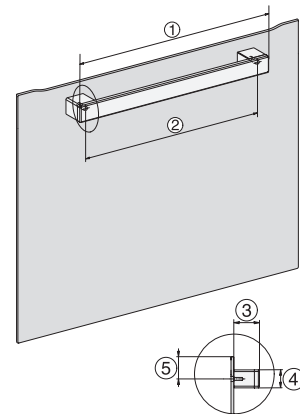

H 2467 BP ACTIVE

Sütő

– modern design, hálózatra kapcsolás, pirolízis és FlexiClip kihúzható sín.

installation H7000 XL, installation drawing

side view H7000 XL, installation drawings

built-in H7000 XL, installation drawing

Installation H7000 XL underframe, installation drawings

side view H7000 XL build-under, installation drawing

H2465B, H2465BP, H2466B, H2466BP, H2467B, H2467BP, H2468B, H2468BP, H2469B, H2469BP installation drawings