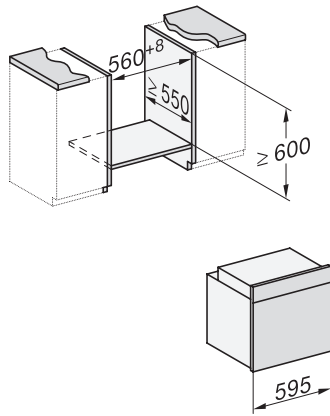

H 2465 B ACTIVE

Sütő

– modern design, hálózatra kapcsolás és PerfectClean kedvező bevezető áron.

installation H7000 XL, installation drawing

side view H7000 XL, installation drawings

built-in H7000 XL, installation drawing

Installation H7000 XL underframe, installation drawings

side view H7000 XL build-under, installation drawing

H2465B, H2465BP, H2466B, H2466BP, H2467B, H2467BP, H2468B, H2468BP, H2469B, H2469BP installation drawings