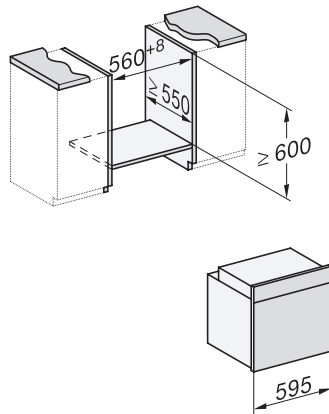

DGC 7351

Gőzsütő

elegáns fekete kivitelben, hálózattal, LED-világítással és TasteControlal.

installation H7000 XL, installation drawing

installation H7000 XL, installation drawing, GB, AU

side view H7000 XL, installation drawings

built-in H7000 XL, installation drawing

H226x-1B/BP/E/EP/I/IP, H2x6xB/BP, H7x6xB/BP/BPX, installation drawings

side view H7000 XL build-under, installation drawing

H7x65BP, H7145BM, H7165B, H7365B, H2756B, H2765B/BP, DGC7151, DGC7351 installation drawings