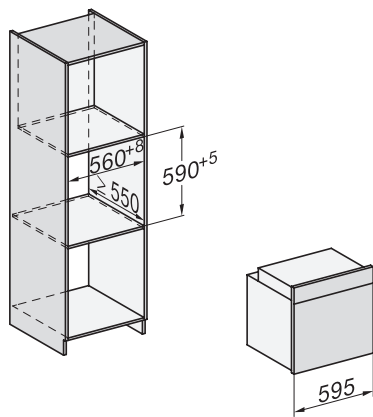

H 7365 B

Sütő

elegáns fekete kialakítással, húsmaghőmérő tüllel és PerfectClean funkcióval.

installation H7000 XL, installation drawing

installation H7000 XL, installation drawing, GB, AU

side view H7000 XL, installation drawings

built-in H7000 XL, installation drawing

Installation H7000 XL underframe, installation drawings

side view H7000 XL build-under, installation drawing

H7x65BP, H7145BM, H7165B, H7365B, H2756B,  
H2765B/BP, DGC7151, DGC7351 installation drawings