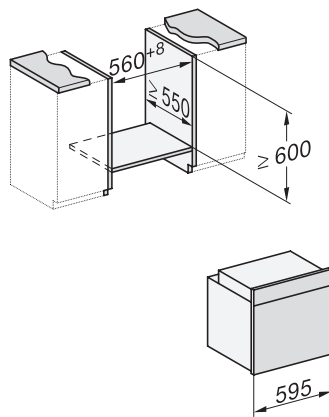

H 7365 B

Sütő

elegáns fekete kialakítással, húsmaghőmérő tüllel és PerfectClean funkcióval.

installation H7000 XL, installation drawing

installation H7000 XL, installation drawing, GB, AU

side view H7000 XL, installation drawings

built-in H7000 XL, installation drawing

Installation H7000 XL underframe, installation drawings

side view H7000 XL build-under, installation drawing

H7x65BP, H7145BM, H7165B, H7365B, H2756B,  
H2765B/BP, DGC7151, DGC7351 installation drawings