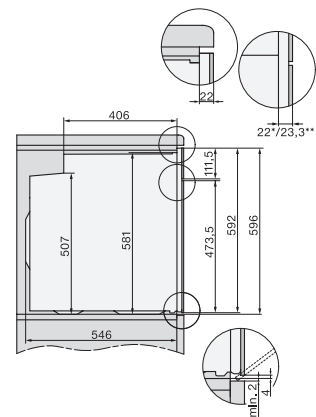

H 7365 B

Sütő

elegáns fekete kialakítással, húsmaghőmérő tüllel és PerfectClean funkcióval.

installation H7000 XL, installation drawing

installation H7000 XL, installation drawing, GB, AU

side view H7000 XL, installation drawings

built-in H7000 XL, installation drawing

Installation H7000 XL underframe, installation drawings

side view H7000 XL build-under, installation drawing

H7x65BP, H7145BM, H7165B, H7365B, H2756B,  
H2765B/BP, DGC7151, DGC7351 installation drawings