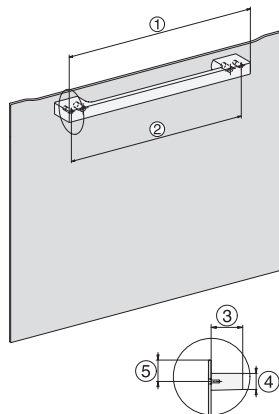

H 7365 B

Sütő

elegáns fekete kialakítással, húsmaghőmérő tüllel és PerfectClean funkcióval.

installation H7000 XL, installation drawing

installation H7000 XL, installation drawing, GB, AU

side view H7000 XL, installation drawings

built-in H7000 XL, installation drawing

Installation H7000 XL underframe, installation drawings

side view H7000 XL build-under, installation drawing

H7x65BP, H7145BM, H7165B, H7365B, H2756B,  
H2765B/BP, DGC7151, DGC7351 installation drawings