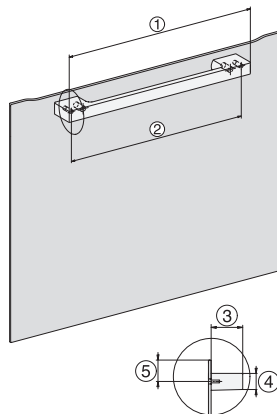

H 7165 B

Sütő

elegáns fekete designnal, Wi-Fi-vel és PerfectClean funkcióval.

installation H7000 XL, installation drawing

installation H7000 XL, installation drawing, GB, AU

side view H7000 XL, installation drawings

built-in H7000 XL, installation drawing

Installation H7000 XL underframe, installation drawings

side view H7000 XL build-under, installation drawing

H7x65BP, H7145BM, H7165B, H7365B, H2756B, H2765B/BP, DGC7151, DGC7351 installation drawings