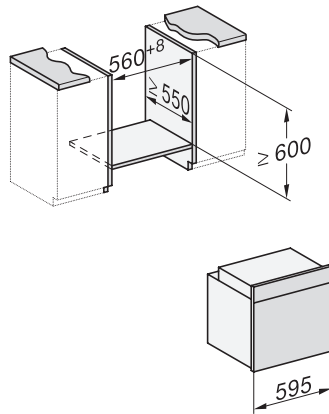

H 7165 B

Sütő

elegáns fekete designnal, Wi-Fi-vel és PerfectClean funkcióval.

installation H7000 XL, installation drawing

installation H7000 XL, installation drawing, GB, AU

side view H7000 XL, installation drawings

built-in H7000 XL, installation drawing

Installation H7000 XL underframe, installation drawings

side view H7000 XL build-under, installation drawing

H7x65BP, H7145BM, H7165B, H7365B, H2756B, H2765B/BP, DGC7151, DGC7351 installation drawings