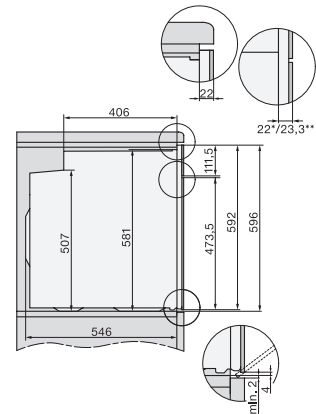

H 7165 B

Sütő

elegáns fekete designnal, Wi-Fi-vel és PerfectClean funkcióval.

installation H7000 XL, installation drawing

installation H7000 XL, installation drawing, GB, AU

side view H7000 XL, installation drawings

built-in H7000 XL, installation drawing

Installation H7000 XL underframe, installation drawings

side view H7000 XL build-under, installation drawing

H7x65BP, H7145BM, H7165B, H7365B, H2756B, H2765B/BP, DGC7151, DGC7351 installation drawings