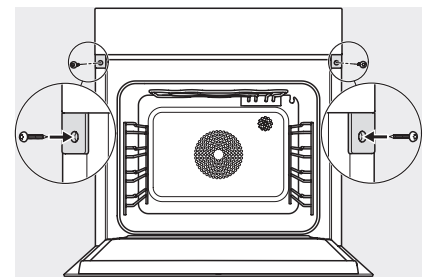

ESW7x10, EVS7010, DGC7x6xHCPro, DGC7x6xHCXPro installation drawings

built-in DGC XXL, installation drawing

DGC7x65 connections and ventilation 60cm, installation drawing

built-in DGC XXL build-under, installation drawing

screw joint DGC XXL, installation drawing

DGC7x4x swivel range of the aperture, installation drawings

side view DGC XXL, installation drawings