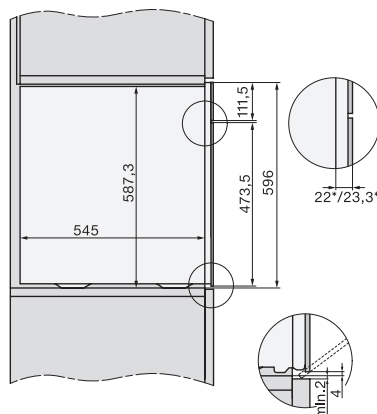

ESW7x10, EVS7010, DGC7x6xHCPro, DGC7x6xHCXPro installation drawings

built-in DGC XXL, installation drawing

DGC7x65 connections and ventilation 60cm, installation drawing

built-in DGC XXL build-under, installation drawing

screw joint DGC XXL, installation drawing

DGC7x4x swivel range of the aperture, installation drawings

side view DGC XXL, installation drawings