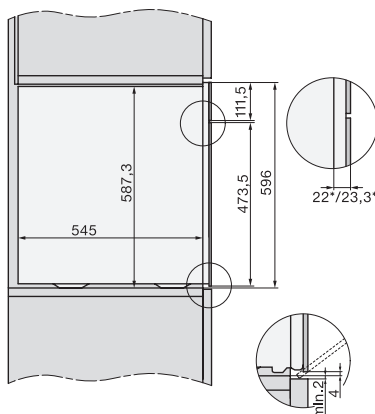

ESW7x10, EVS7010, DGC7x6xHCPro, DGC7x6xHCXPro installation drawings

built-in DGC XXL, installation drawing

DGC7x65 connections and ventilation 60cm, installation drawing

built-in DGC XXL build-under, installation drawing

screw joint DGC XXL, installation drawing

DGC7x4x swivel range of the aperture, installation drawings

side view DGC XXL, installation drawings