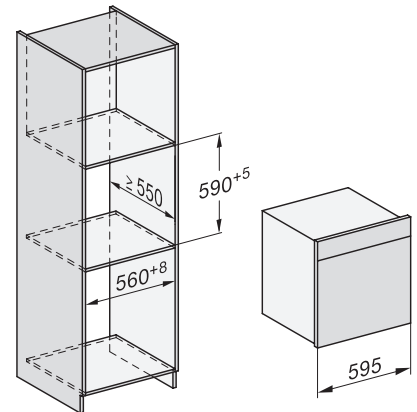

ESW7x10, EVS7010, DGC7x6xHCPro, DGC7x6xHCXPro installation drawings

built-in DGC XXL, installation drawing

DGC7x65 connections and ventilation 60cm, installation drawing

built-in DGC XXL build-under, installation drawing

screw joint DGC XXL, installation drawing

DGC7x4x swivel range of the aperture, installation drawings

side view DGC XXL, installation drawings