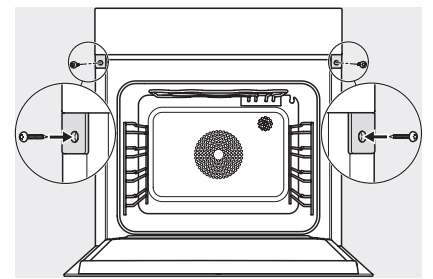

ESW7x10, EVS7010, DGC7x6xHCPro, DGC7x6xHCXPro installation drawings

built-in DGC XXL, installation drawing

DGC7x65 connections and ventilation 60cm, installation drawing

built-in DGC XXL build-under, installation drawing

screw joint DGC XXL, installation drawing

DGC7x4x swivel range of the aperture, installation drawings

side view DGC XXL, installation drawings