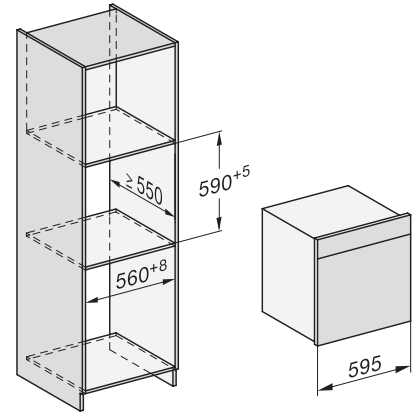

ESW7x10, EVS7010, DGC7x6xHCPro, DGC7x6xHCXPro installation drawings

built-in DGC XXL, installation drawing

DGC7x65 connections and ventilation 60cm, installation drawing

built-in DGC XXL build-under, installation drawing

screw joint DGC XXL, installation drawing

DGC7x4x swivel range of the aperture, installation drawings

side view DGC XXL, installation drawings