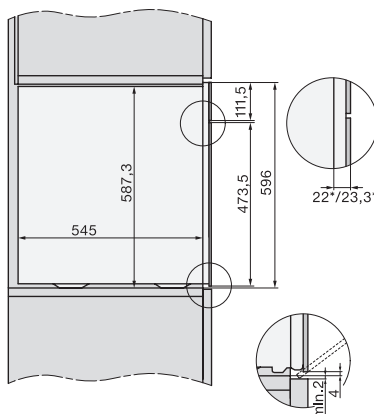

ESW7x10, EVS7010, DGC7x6xHCPro, DGC7x6xHCXPro installation drawings

built-in DGC XXL, installation drawing

DGC7x65 connections and ventilation 60cm, installation drawing

built-in DGC XXL build-under, installation drawing

screw joint DGC XXL, installation drawing

DGC7x4x swivel range of the aperture, installation drawings

side view DGC XXL, installation drawings