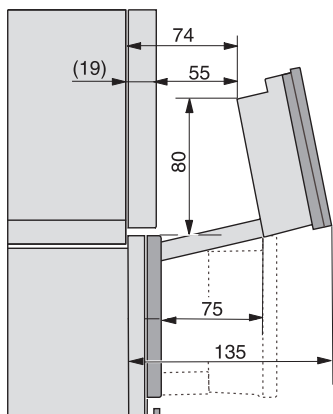

ESW7x10, EVS7010, DGC7x6xHCPro, DGC7x6xHCXPro installation drawings

built-in DGC XXL, installation drawing

DGC7x65 connections and ventilation 60cm, installation drawing

built-in DGC XXL build-under, installation drawing

screw joint DGC XXL, installation drawing

DGC7x4x swivel range of the aperture, installation drawings

side view DGC XXL, installation drawings