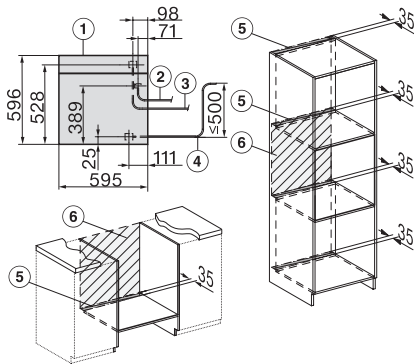

ESW7x10, EVS7010, DGC7x6xHCPro, DGC7x6xHCXPro installation drawings

built-in DGC XXL, installation drawing

DGC7x65 connections and ventilation 60cm, installation drawing

built-in DGC XXL build-under, installation drawing

screw joint DGC XXL, installation drawing

DGC7x4x swivel range of the aperture, installation drawings

side view DGC XXL, installation drawings