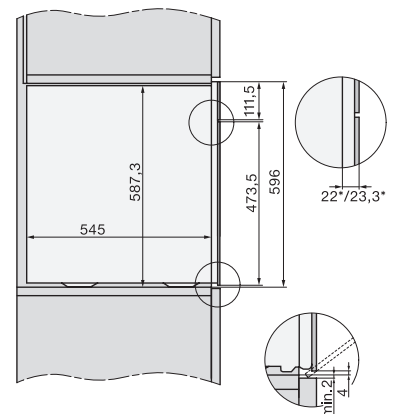

ESW7x20, DGC7x6xHCPro, DGC7x6xHCXPro installation drawings

ESW7x10, EVS7010, DGC7x6xHCPro, DGC7x6xHCXPro installation drawings

built-in DGC XXL, installation drawing

DGC7x65 connections and ventilation 60cm, installation drawing

built-in DGC XXL build-under, installation drawing

screw joint DGC XXL, installation drawing

DGC7x4x swivel range of the aperture, installation drawings

side view DGC XXL, installation drawings