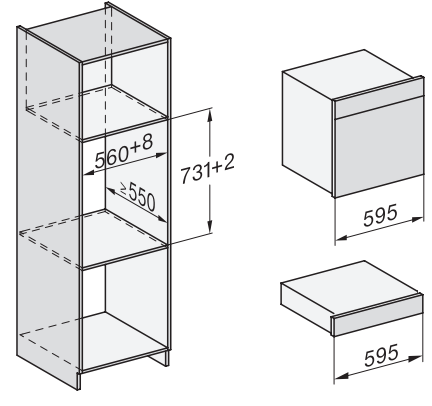

ESW7x10, EVS7010, DGC7x6xHCPro, DGC7x6xHCXPro installation drawings

built-in DGC XXL, installation drawing

DGC7x65 connections and ventilation 60cm, installation drawing

built-in DGC XXL build-under, installation drawing

screw joint DGC XXL, installation drawing

DGC7x4x swivel range of the aperture, installation drawings

side view DGC XXL, installation drawings