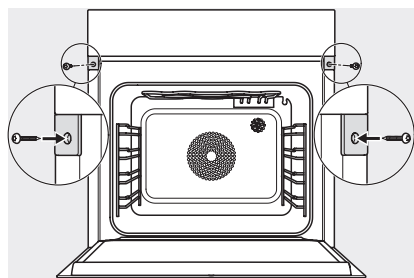

ESW7x20, DGC7x6xHCPro, DGC7x6xHCXPro installation drawings

ESW7x10, EVS7010, DGC7x6xHCPro, DGC7x6xHCXPro installation drawings

built-in DGC XXL, installation drawing

DGC7x65 connections and ventilation 60cm, installation drawing

built-in DGC XXL build-under, installation drawing

screw joint DGC XXL, installation drawing

DGC7x4x Schwenkbereich der Blende, installation drawings

side view DGC XXL, installation drawings