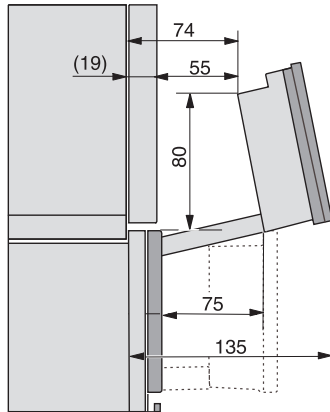

ESW7x10, EVS7010, DGC7x6xHCPro, DGC7x6xHCXPro installation drawings

built-in DGC XXL, installation drawing

DGC7x65 connections and ventilation 60cm, installation drawing

built-in DGC XXL build-under, installation drawing

screw joint DGC XXL, installation drawing

DGC7x4x swivel range of the aperture, installation drawings

side view DGC XXL, installation drawings