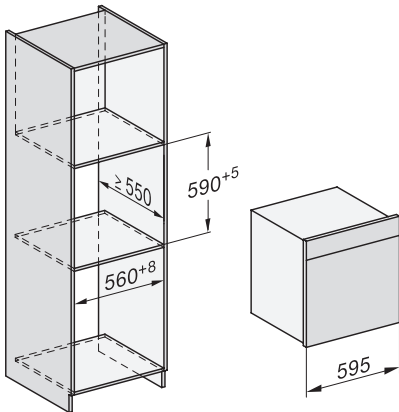

ESW7x10, EVS7010, DGC7x6xHCPro, DGC7x6xHCXPro installation drawings

built-in DGC XXL, installation drawing

DGC7x65 connections and ventilation 60cm, installation drawing

built-in DGC XXL build-under, installation drawing

screw joint DGC XXL, installation drawing

DGC7x4x swivel range of the aperture, installation drawings

side view DGC XXL, installation drawings