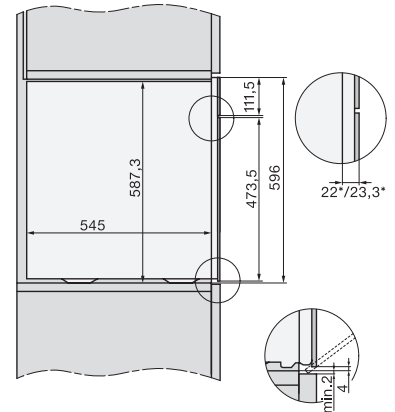

ESW7x10, EVS7010, DGC7x6xHCPro, DGC7x6xHCXPro installation drawings

built-in DGC XXL, installation drawing

DGC7x65 connections and ventilation 60cm, installation drawing

built-in DGC XXL build-under, installation drawing

screw joint DGC XXL, installation drawing

DGC7x4x swivel range of the aperture, installation drawings

side view DGC XXL, installation drawings