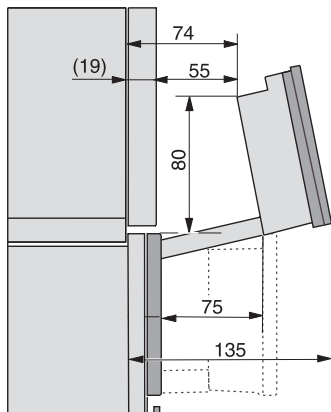

built-in DGC XXL, installation drawing

DGC7x60 connections and ventilation 60cm, installation drawing

built-in DGC XXL build-under, installation drawing

screw joint DGC XXL, installation drawing

DGC7x4x swivel range of the aperture, installation drawings

side view DGC XXL, installation drawings