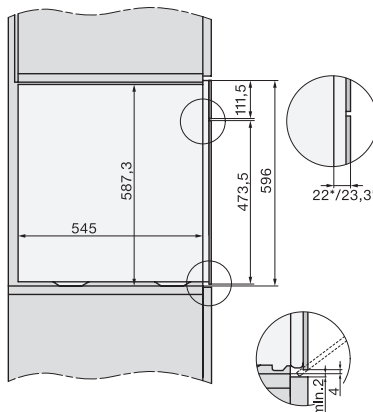

built-in DGC XXL, installation drawing

DGC7x60 connections and ventilation 60cm, installation drawing

built-in DGC XXL build-under, installation drawing

screw joint DGC XXL, installation drawing

DGC7x4x swivel range of the aperture, installation drawings

side view DGC XXL, installation drawings